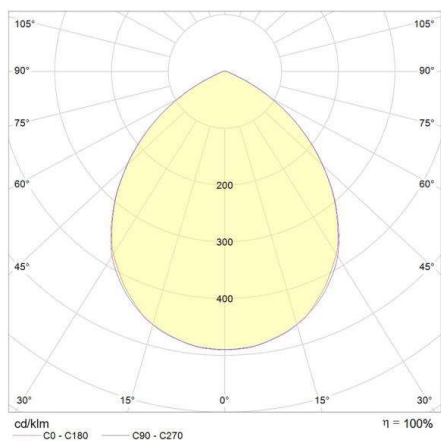

POLUS

276-0091190003005

POLUS SD SURFACE MOUNTED CEILING LUMINAIRE made of aluminium, white matt, similar to RAL 9003, light output direct, with converter, dimmability: not dimmable, IP44

DRAWING

TECHNICAL DETAILS

System perform. [W]	11
Bulb type	LED
Luminous flux [lm]	606
Colour temp. [K]	3000K
CRI	>90
Converter	with converter
Dimming	not dimmable
Light output	direct
Voltage [V]	220-240V 50/60Hz
Material	aluminium
Length [mm]	105
Width [mm]	105
Height [mm]	105
IP protection class	IP44
Voltage class	protection cl. I
Net weight [kg]	0,83
Colour lamp	white matt
RAL	9003
EAN-Number	9008905839405
Lifetime [h]	L80 B10 20 000
Energy efficiency cl.	F

LIGHT DISTRIBUTION CURVE

The values are rated values. Power and luminous flux are initially subject to a tolerance of +/- 10%. Colour temperature tolerance: +/- 150 K. The values apply to an ambient temperature of 25°C unless otherwise specified.