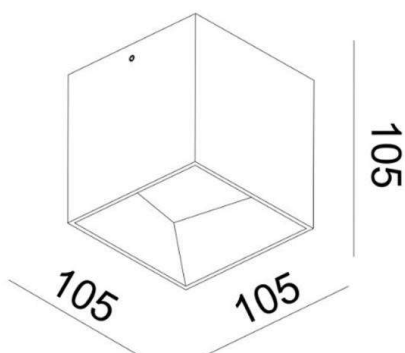

POLUS

276-0091190003005

POLUS SD SURFACE MOUNTED CEILING LUMINAIRE made of aluminium, white matt, similar to RAL 9003, light output direct, with converter, dimmability: not dimmable, IP44

DRAWING

TECHNICAL DETAILS

System perform. [W]	11
Bulb type	LED
Luminous flux [lm]	606
Colour temp. [K]	3000K
CRI	>90
Converter	with converter
Dimming	not dimmable
Light output	direct
Voltage [V]	220-240V 50/60Hz
Material	aluminium
Length [mm]	105
Width [mm]	105
Height [mm]	105
IP protection class	IP44
Voltage class	protection cl. I
Net weight [kg]	0,83
Colour lamp	white matt
RAL	9003
EAN-Number	9008905839405
Lifetime [h]	L80 B10 20 000
Energy efficiency cl.	F

LIGHT DISTRIBUTION CURVE

The values are rated values. Power and luminous flux are initially subject to a tolerance of +/- 10%. Colour temperature tolerance: +/- 150 K. The values apply to an ambient temperature of 25°C unless otherwise specified.