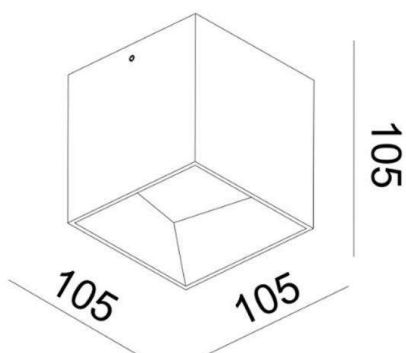

POLUS

276-0091190003063

POLUS SD SURFACE MOUNTED CEILING LUMINAIRE made of aluminium, black gold matt, similar to RAL 9005/1036, light output direct, with converter, dimmable not dimmable, IP44

DRAWING

LIGHT DISTRIBUTION CURVE

TECHNICAL DETAILS

System perform. [W]	11
Bulb type	LED
Luminous flux [lm]	580
Colour temp. [K]	3000K
CRI	>90
Converter	with converter
Dimming	nicht dimmbar
Light output	direct
Voltage [V]	220-240V 50/60Hz
Material	aluminium
Length [mm]	105
Width [mm]	105
Height [mm]	105
IP protection class	IP44
Voltage class	protection cl. I
Net weight [kg]	0,84
Color lamp	black gold matt
RAL	9005/1036
EAN-Number	9008905906565
Lifetime [h]	25 000