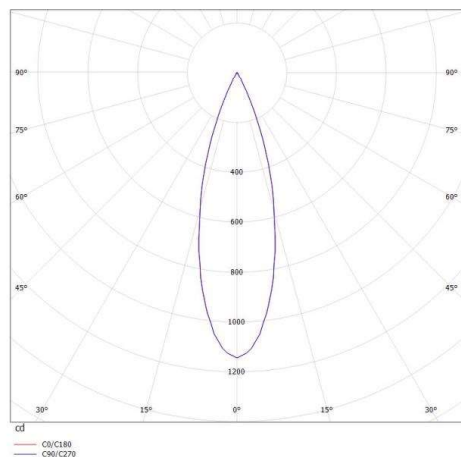

ELIX MINI

276-0130690342756

ELIX MINI R RECESSED SPOTLIGHT made of aluminium, white black matt, similar to RAL 9003/9005, beam 34°, light output direct, swiveling 350°, tilting 90°, without converter, max. 350mA, IP20

DRAWING

TECHNICAL DETAILS

Bulb type	LED 6W
Luminous flux [lm]	330
Current sec. [mA]	350
Colour temp. [K]	2700K
CRI	>90
Converter	without converter
Light output	direct
Beam angle [°]	34°
Voltage [V]	17,6 VDC
Material	aluminium
Height [mm]	95
Diameter [mm]	70
Ceiling cutout [mm]	64
Recess depth [mm]	125
IP protection class	IP20
Voltage class	protection cl. III
Net weight [kg]	0,33
Colour lamp	white black matt
RAL	9003/9005
EAN-Number	9008905906466
Lifetime [h]	L80 B10 20 000
Energy efficiency cl.	E

LIGHT DISTRIBUTION CURVE

The values are rated values. Power and luminous flux are initially subject to a tolerance of +/- 10%. Colour temperature tolerance: +/- 150 K. The values apply to an ambient temperature of 25°C unless otherwise specified.