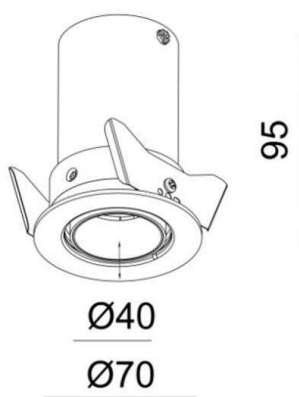

ELIX MINI

276-0130690342756

ELIX MINI R RECESSED SPOTLIGHT made of aluminium, white black matt, similar to RAL 9003/9005, beam 34°, light output direct, swiveling 350°, tilting 90°, without converter, max. 350mA, IP20

DRAWING

TECHNICAL DETAILS

Bulb type	LED 6W
Luminous flux [lm]	330
Current sec. [mA]	350
Colour temp. [K]	2700K
CRI	>90
Converter	without converter
Light output	direct
Beam angle [°]	34°
Voltage [V]	17,6 VDC
Material	aluminium
Height [mm]	95
Diameter [mm]	70
Ceiling cutout [mm]	64
Recess depth [mm]	125
IP protection class	IP20
Voltage class	protection cl. III
Net weight [kg]	0,33
Colour lamp	white black matt
RAL	9003/9005
EAN-Number	9008905906466
Lifetime [h]	L80 B10 20 000
Energy efficiency cl.	E