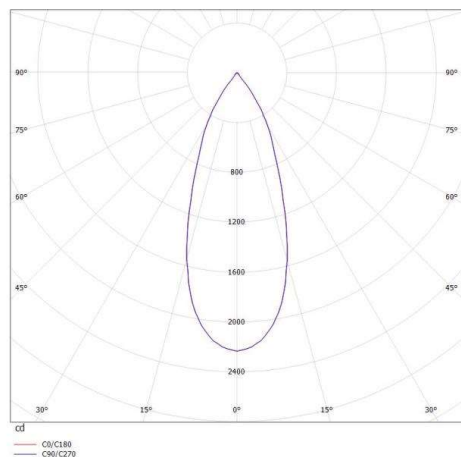

MAGIS

276-0227050

MAGIS SD SURFACE MOUNTED CEILING LUMINAIRE made of aluminium, white matt, similar to RAL 9003, beam 40°, light output direct, swiveling 350°, tilting 90°, with converter, dimmable not dimmable, IP20

DRAWING

TECHNICAL DETAILS

System perform. [W]	16
Bulb type	LED
Luminous flux [lm]	1160
Colour temp. [K]	2700K
CRI	>90
Converter	with converter
Dimming	not dimmable
Light output	direct
Beam angle [°]	40°
Voltage [V]	220-240V 50/60Hz
Material	aluminium

Height [mm]	103
Diameter [mm]	100
IP protection class	IP20
Voltage class	protection cl. I
Net weight [kg]	0,82

LIGHT DISTRIBUTION CURVE

Color lamp	white matt
RAL	9003
EAN-Number	9010506035193
Lifetime [h]	25 000