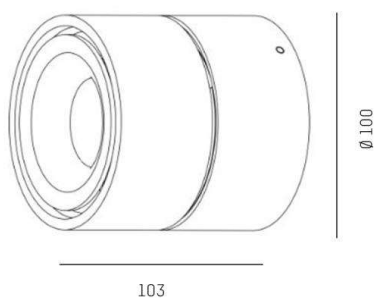

MAGIS

276-0227050

MAGIS SD SURFACE MOUNTED CEILING LUMINAIRE made of aluminium, white matt, similar to RAL 9003, beam 40°, light output direct, swiveling 350°, tilting 90°, with converter, dimmable not dimmable, IP20

DRAWING

TECHNICAL DETAILS

System perform. [W]	16
Bulb type	LED
Luminous flux [lm]	1160
Colour temp. [K]	2700K
CRI	>90
Converter	with converter
Dimming	not dimmable
Light output	direct
Beam angle [°]	40°
Voltage [V]	220-240V 50/60Hz
Material	aluminium

Height [mm]	103
Diameter [mm]	100
IP protection class	IP20
Voltage class	protection cl. I
Net weight [kg]	0,82

LIGHT DISTRIBUTION CURVE

Color lamp	white matt
RAL	9003
EAN-Number	9010506035193
Lifetime [h]	25 000