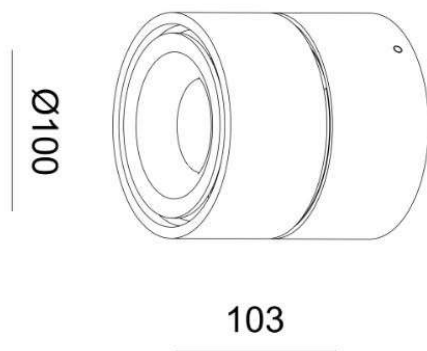

MAGIS

276-0229050

MAGIS SD SURFACE MOUNTED CEILING LUMINAIRE made of aluminium, white matt, similar to RAL 9003, beam 40°, light output direct, swiveling 350°, tilting 90°, with converter, dimmable not dimmable, IP20

DRAWING

TECHNICAL DETAILS

System perform. [W]	16
Bulb type	LED
Luminous flux [lm]	1185
Colour temp. [K]	3000K
CRI	>90
Converter	with converter
Dimming	nicht dimmbar
Light output	direct
Beam angle [°]	40°
Voltage [V]	220-240V 50/60Hz
Material	aluminium

Height [mm]	103
Diameter [mm]	100
IP protection class	IP20
Voltage class	protection cl. I
Net weight [kg]	0,85

LIGHT DISTRIBUTION CURVE

The values are rated values. Power and luminous flux are initially subject to a tolerance of +/- 10%. Colour temperature tolerance: +/- 150 K. The values apply to an ambient temperature of 25°C unless otherwise specified.