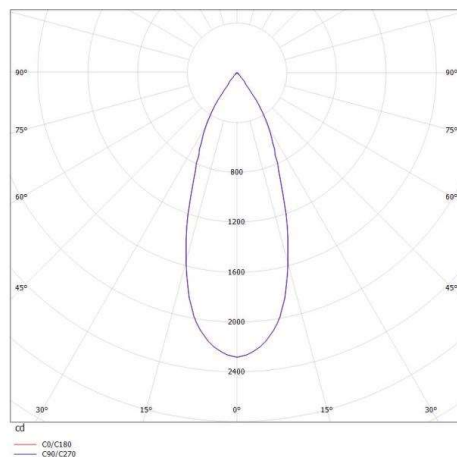

MAGIS

276-0229050

MAGIS SD SURFACE MOUNTED CEILING LUMINAIRE made of aluminium, white matt, similar to RAL 9003, beam 40°, light output direct, swiveling 350°, tilting 90°, with converter, dimmable not dimmable, IP20

DRAWING

TECHNICAL DETAILS

System perform. [W]	16
Bulb type	LED
Luminous flux [lm]	1185
Colour temp. [K]	3000K
CRI	>90
Converter	with converter
Dimming	nicht dimmbar
Light output	direct
Beam angle [°]	40°
Voltage [V]	220-240V 50/60Hz
Material	aluminium

Height [mm]	103
Diameter [mm]	100
IP protection class	IP20
Voltage class	protection cl. I
Net weight [kg]	0,85

LIGHT DISTRIBUTION CURVE

The values are rated values. Power and luminous flux are initially subject to a tolerance of +/- 10%. Colour temperature tolerance: +/- 150 K. The values apply to an ambient temperature of 25°C unless otherwise specified.