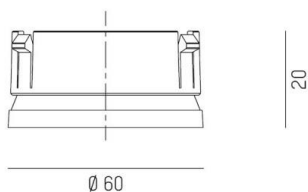

**MISSOR****276-7000**

gold synthetic decoration ring, for Missor I, Missor II and Elix

**DRAWING****TECHNICAL DETAILS**

Dimming	not dimmable
Material	synthetic
Height [mm]	20
Diameter [mm]	60
IP protection class	IP20
Net weight [kg]	0,03
Colour lamp	gold
RAL	1036
EAN-Number	9008905915161

**LIGHT DISTRIBUTION CURVE**

energy label

The values are rated values. Power and luminous flux are initially subject to a tolerance of +/- 10%. Colour temperature tolerance: +/- 150 K. The values apply to an ambient temperature of 25°C unless otherwise specified.