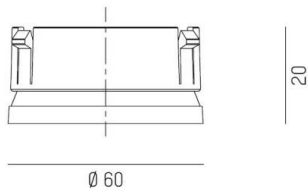

**MISSOR****276-7001**

white synthetic decoration ring, for Missor I, Missor II and Elix

**DRAWING****TECHNICAL DETAILS**

Dimming	not dimmable
Material	synthetic
Height [mm]	20
Diameter [mm]	60
IP protection class	IP20
Net weight [kg]	0,03
Colour lamp	white
RAL	9003
EAN-Number	9008905795152

**LIGHT DISTRIBUTION CURVE**

energy label

The values are rated values. Power and luminous flux are initially subject to a tolerance of +/- 10%. Colour temperature tolerance: +/- 150 K. The values apply to an ambient temperature of 25°C unless otherwise specified.