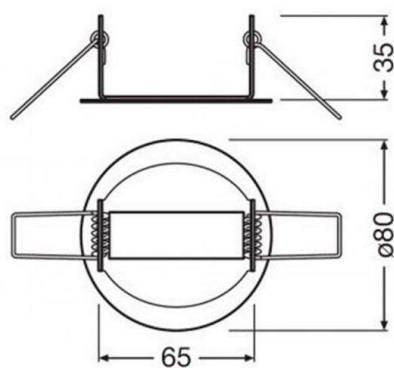

## DRAWING

## TECHNICAL DETAILS

Material	synthetic
Height [mm]	36
Diameter [mm]	80
Ceiling cutout [mm]	68
IP protection class	IP20
Net weight [kg]	0,08
Colour lamp	white
EAN-Number	4052899920293