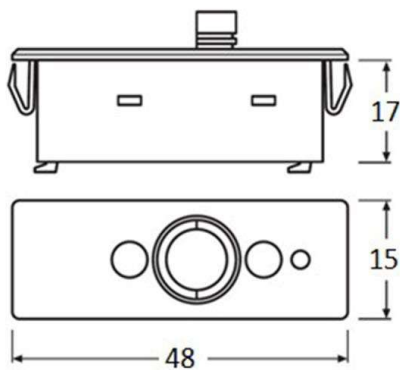

STEUERUNG

28-988652

DRAWING

TECHNICAL DETAILS

Material	synthetic
Length [mm]	48
Width [mm]	15
Height [mm]	17
IP protection class	IP20
Net weight [kg]	0,03
EAN-Number	4008321988652

LIGHT DISTRIBUTION CURVE

The values are rated values. Power and luminous flux are initially subject to a tolerance of +/- 10%. Colour temperature tolerance: +/- 150 K. The values apply to an ambient temperature of 25°C unless otherwise specified.