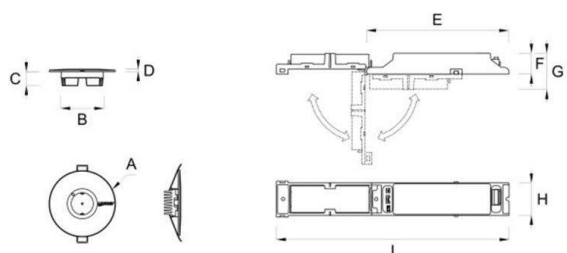

VIALED EVO

282-ve03f30abr

VIALED EVO EMERGENCY LUMINAIRE made of synthetic, white, similar to RAL 9010, light output direct, IP20

DRAWING

A=85mm B=55mm C=18mm D=3,2mm
E=182mm F=27mm G=47mm H=46mm I=297mm

TECHNICAL DETAILS

System perform. [W]	5
Bulb type	LED
Luminous flux [lm]	320
Colour temp. [K]	6000K
Optics	high quality plastic lens
Converter	with converter
Dimming	not dimmable
Light output	direct
Voltage [V]	220-240V 50/60Hz
Material	synthetic
Height [mm]	21
Diameter [mm]	85
Ceiling cutout [mm]	60
Recess depth [mm]	48
IP protection class	IP20
Voltage class	protection cl. II
Shock resistance	IK07
Net weight [kg]	0,60
Colour lamp	white
RAL	9010
EAN-Number	8021046040258