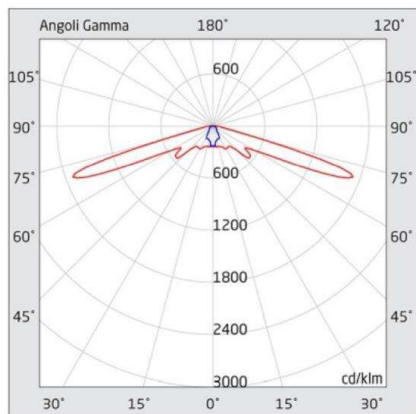

VIALED EVO

282-ve03f30abr

VIALED EVO EMERGENCY LUMINAIRE made of synthetic, white, similar to RAL 9010, light output direct, IP20

DRAWING

A=85mm B=55mm C=18mm D=3,2mm
E=182mm F=27mm G=47mm H=46mm I=297mm

TECHNICAL DETAILS

System perform. [W]	5
Bulb type	LED
Luminous flux [lm]	320
Colour temp. [K]	6000K
Optics	high quality plastic lens
Converter	with converter
Dimming	not dimmable
Light output	direct
Voltage [V]	220-240V 50/60Hz
Material	synthetic
Height [mm]	21
Diameter [mm]	85
Ceiling cutout [mm]	60
Recess depth [mm]	48
IP protection class	IP20
Voltage class	protection cl. II
Shock resistance	IK07
Net weight [kg]	0,60
Colour lamp	white
RAL	9010
EAN-Number	8021046040258

LIGHT DISTRIBUTION CURVE

The values are rated values. Power and luminous flux are initially subject to a tolerance of +/- 10%. Colour temperature tolerance: +/- 150 K. The values apply to an ambient temperature of 25°C unless otherwise specified.