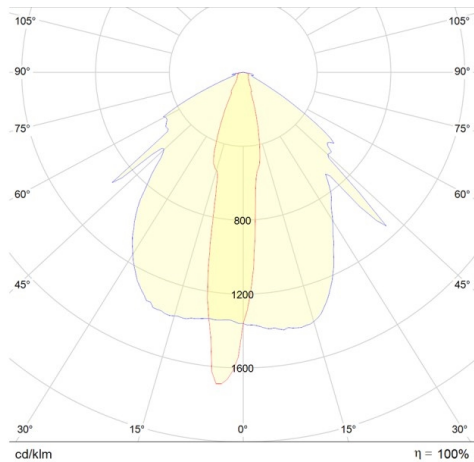

VIALED HIGH

282-vh03f30abr

VIALED HIGH EMERGENCY LUMINAIRE made of synthetic, white, similar to RAL 9010, light output direct, IP20

DRAWING

TECHNICAL DETAILS

System perform. [W]	5
Bulb type	LED
Luminous flux [lm]	320
Colour temp. [K]	6000K
Optics	high quality plastic lens
Converter	with converter
Dimming	not dimmable
Light output	direct
Voltage [V]	220-240V 50/60Hz
Material	synthetic
Height [mm]	21
Diameter [mm]	85
Ceiling cutout [mm]	60
Recess depth [mm]	48
IP protection class	IP20
Voltage class	protection cl. II
Shock resistance	IK07
Net weight [kg]	0,70
Colour lamp	white
RAL	9010
EAN-Number	8021046040371

LIGHT DISTRIBUTION CURVE

The values are rated values. Power and luminous flux are initially subject to a tolerance of +/- 10%. Colour temperature tolerance: +/- 150 K. The values apply to an ambient temperature of 25°C unless otherwise specified.