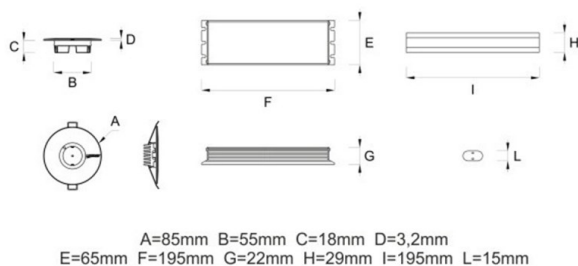

VIALED HIGH

282-vh03f30abr

VIALED HIGH EMERGENCY LUMINAIRE made of synthetic, white, similar to RAL 9010, light output direct, IP20

DRAWING

TECHNICAL DETAILS

System perform. [W]	5
Bulb type	LED
Luminous flux [lm]	320
Colour temp. [K]	6000K
Optics	high quality plastic lens
Converter	with converter
Dimming	not dimmable
Light output	direct
Voltage [V]	220-240V 50/60Hz
Material	synthetic
Height [mm]	21
Diameter [mm]	85
Ceiling cutout [mm]	60
Recess depth [mm]	48
IP protection class	IP20
Voltage class	protection cl. II
Shock resistance	IK07
Net weight [kg]	0,70
Colour lamp	white
RAL	9010
EAN-Number	8021046040371

LIGHT DISTRIBUTION CURVE

The values are rated values. Power and luminous flux are initially subject to a tolerance of +/- 10%. Colour temperature tolerance: +/- 150 K. The values apply to an ambient temperature of 25°C unless otherwise specified.