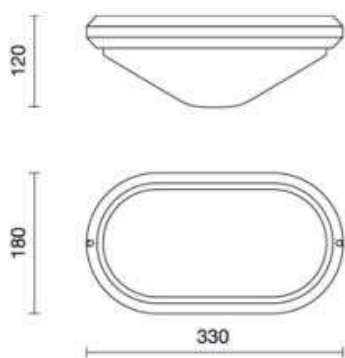

330

290-133400

SERIE 330 WALL / CEILING LUMINAIRE made of synthetic, white, polycarbonate cover beam 120°, light output direct, dimmable not dimmable, IP65

DRAWING

TECHNICAL DETAILS

Bulb type	AGL A60 ECO 57W
No. of bulb holders	1x
Socket	E27
Optics	polycarbonate cover
Dimming	not dimmable
Light output	direct
Beam angle [°]	120°
Voltage [V]	220-240V 50/60Hz
Material	synthetic

Length [mm]	330
Width [mm]	180
Height [mm]	120
IP protection class	IP65
Voltage class	protection cl. II
Shock resistance	IK10
Net weight [kg]	0,64

LIGHT DISTRIBUTION CURVE

Color lamp	white
EAN-Number	8019163081872