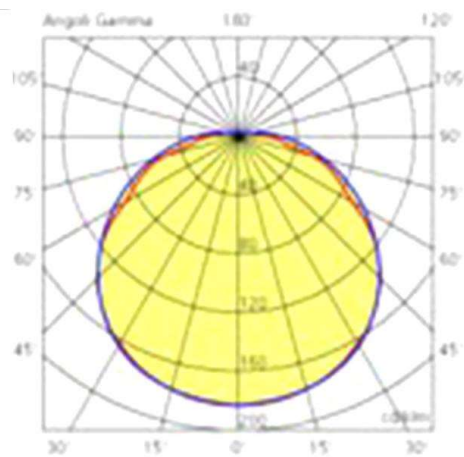

330

290-133400

SERIE 330 WALL / CEILING LUMINAIRE made of synthetic, white, polycarbonate cover beam 120°, light output direct, dimmable not dimmable, IP65

DRAWING

TECHNICAL DETAILS

Bulb type	AGL A60 ECO 57W
No. of bulb holders	1x
Socket	E27
Optics	polycarbonate cover
Dimming	not dimmable
Light output	direct
Beam angle [°]	120°
Voltage [V]	220-240V 50/60Hz
Material	synthetic

Length [mm]	330
Width [mm]	180
Height [mm]	120
IP protection class	IP65
Voltage class	protection cl. II
Shock resistance	IK10
Net weight [kg]	0,64

LIGHT DISTRIBUTION CURVE

Color lamp	white
EAN-Number	8019163081872