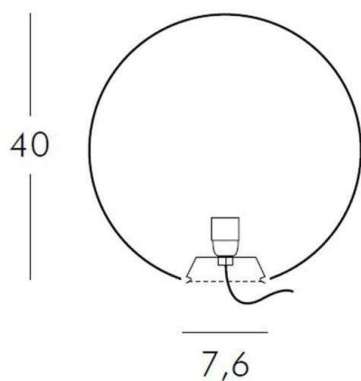

## GLOBO

292-a40w

GLOBO OUT BOLLARD made of synthetic, white, light output direct, IP55 without lamp

## DRAWING

## TECHNICAL DETAILS

Bulb type	TC-DSE 23W
No. of bulb holders	1x
Socket	E27
Light output	direct
Voltage [V]	220-240V 50/60Hz
Material	synthetic
Diameter [mm]	400
IP protection class	IP55
Voltage class	protection cl. II
Net weight [kg]	2,00
Color lamp	white
EAN-Number	8004369960496

## LIGHT DISTRIBUTION CURVE

The values are rated values. Power and luminous flux are initially subject to a tolerance of +/- 10%. Colour temperature tolerance: +/- 150 K. The values apply to an ambient temperature of 25°C unless otherwise specified.