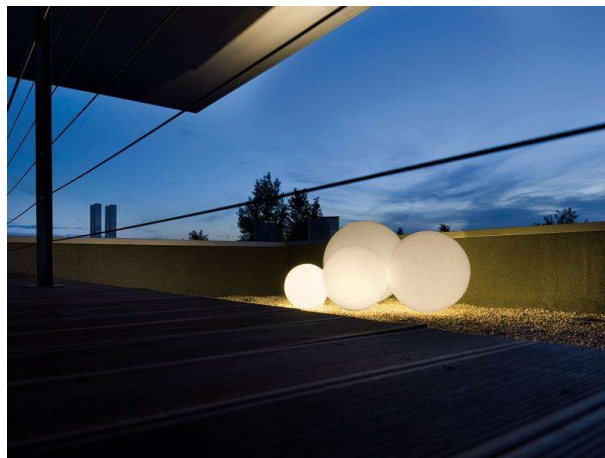

## GLOBO

292-a40w

GLOBO OUT BOLLARD made of synthetic, white, light output direct, IP55 without lamp