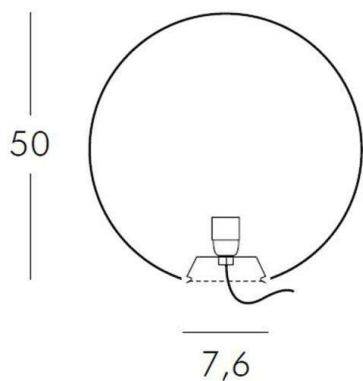

GLOBO

292-a50w

GLOBO OUT BOLLARD made of synthetic, white, light output direct, IP55 without lamp

DRAWING

TECHNICAL DETAILS

Bulb type	TC-DSE 23W
No. of bulb holders	1x
Socket	E27
Light output	direct
Voltage [V]	220-240V 50/60Hz
Material	synthetic
Diameter [mm]	500
IP protection class	IP55
Voltage class	protection cl. II
Net weight [kg]	3,50
Color lamp	white
EAN-Number	8004369960502

LIGHT DISTRIBUTION CURVE

The values are rated values. Power and luminous flux are initially subject to a tolerance of +/- 10%. Colour temperature tolerance: +/- 150 K. The values apply to an ambient temperature of 25°C unless otherwise specified.