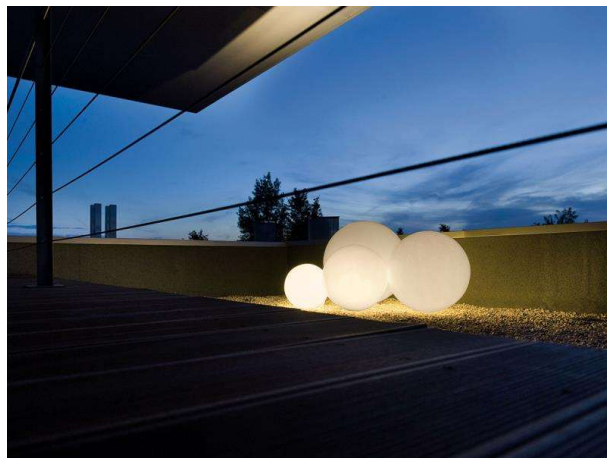

GLOBO

292-a50w

GLOBO OUT BOLLARD made of synthetic, white, light output direct, IP55 without lamp

DRAWING

TECHNICAL DETAILS

Bulb type	TC-DSE 23W
No. of bulb holders	1x
Socket	E27
Light output	direct
Voltage [V]	220-240V 50/60Hz
Material	synthetic
Diameter [mm]	500
IP protection class	IP55
Voltage class	protection cl. II
Net weight [kg]	3,50
Color lamp	white
EAN-Number	8004369960502