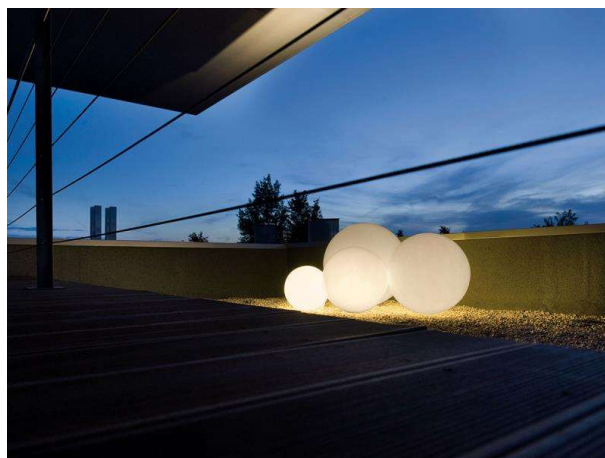

GLOBO

292-a60w

GLOBO OUT BOLLARD made of synthetic, white, light output direct, IP55 without lamp

DRAWING

TECHNICAL DETAILS

Bulb type	TC-DSE 23W
No. of bulb holders	1x
Socket	E27
Light output	direct
Voltage [V]	220-240V 50/60Hz
Material	synthetic
Diameter [mm]	600
IP protection class	IP55
Voltage class	protection cl. II
Net weight [kg]	4,70
Color lamp	white
EAN-Number	8004369961493