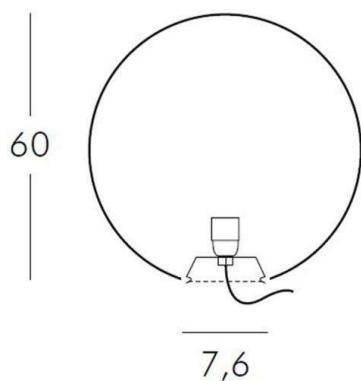

GLOBO

292-a60w

GLOBO OUT BOLLARD made of synthetic, white, light output direct, IP55 without lamp

DRAWING

TECHNICAL DETAILS

Bulb type	TC-DSE 23W
No. of bulb holders	1x
Socket	E27
Light output	direct
Voltage [V]	220-240V 50/60Hz
Material	synthetic
Diameter [mm]	600
IP protection class	IP55
Voltage class	protection cl. II
Net weight [kg]	4,70
Color lamp	white
EAN-Number	8004369961493

LIGHT DISTRIBUTION CURVE

The values are rated values. Power and luminous flux are initially subject to a tolerance of +/- 10%. Colour temperature tolerance: +/- 150 K. The values apply to an ambient temperature of 25°C unless otherwise specified.