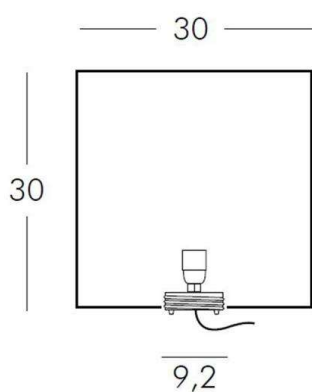

CUBO OUT

292-lpcue030

CUBO OUT BOLLARD made of synthetic, white, light output direct, with converter, dimmable not dimmable, IP55

DRAWING

TECHNICAL DETAILS

Bulb type	TC-DSE 14W
No. of bulb holders	1x
Socket	E27
Converter	with converter
Dimming	nicht dimmbar
Light output	direct
Voltage [V]	220-240V 50/60Hz
Material	synthetic

Length [mm]	300
Width [mm]	300
Height [mm]	300
IP protection class	IP55
Voltage class	protection cl. II
Net weight [kg]	2,40

Color lamp	white
EAN-Number	8004369970181

LIGHT DISTRIBUTION CURVE

The values are rated values. Power and luminous flux are initially subject to a tolerance of +/- 10%. Colour temperature tolerance: +/- 150 K. The values apply to an ambient temperature of 25°C unless otherwise specified.