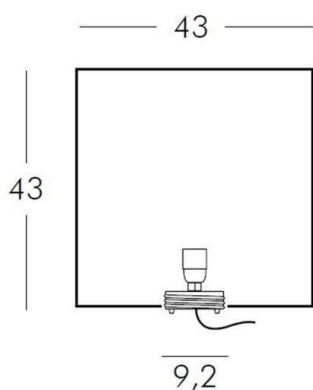

CUBO OUT

292-lpcue040

CUBO OUT BOLLARD made of synthetic, white, light output direct, with converter, dimmable not dimmable, IP55

DRAWING

TECHNICAL DETAILS

Bulb type	TC-DSE 23W
No. of bulb holders	1x
Socket	E27
Converter	with converter
Dimming	nicht dimmbar
Light output	direct
Voltage [V]	220-240V 50/60Hz
Material	synthetic

Length [mm]	430
Width [mm]	430
Height [mm]	430
IP protection class	IP55
Voltage class	protection cl. II
Net weight [kg]	4,10

Color lamp	white
EAN-Number	8004369970174

LIGHT DISTRIBUTION CURVE

The values are rated values. Power and luminous flux are initially subject to a tolerance of +/- 10%. Colour temperature tolerance: +/- 150 K. The values apply to an ambient temperature of 25°C unless otherwise specified.