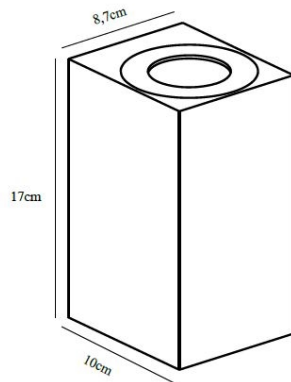

CANTO MAXI KUBI**302-49731003**

CANTO MAXI KUBI 2 SURFACE MOUNTED WALL LUMINAIRE made of aluminium, black, transparent glass light output direct / indirect, dimmability: TRIAC, IP44

**DRAWING****TECHNICAL DETAILS**

Bulb type	AGL A60 8W
No. of bulb holders	2x
Socket	GU10
Optics	transparent glass
Light output	direct / indirect
Material	aluminium
Length [mm]	170
Width [mm]	87
Height [mm]	100
IP protection class	IP44
Voltage class	protection cl. I
Net weight [kg]	0,63
Colour lamp	black
EAN-Number	5701581484085

LIGHT DISTRIBUTION CURVE

The values are rated values. Power and luminous flux are initially subject to a tolerance of +/- 10%. Colour temperature tolerance: +/- 150 K. The values apply to an ambient temperature of 25°C unless otherwise specified.