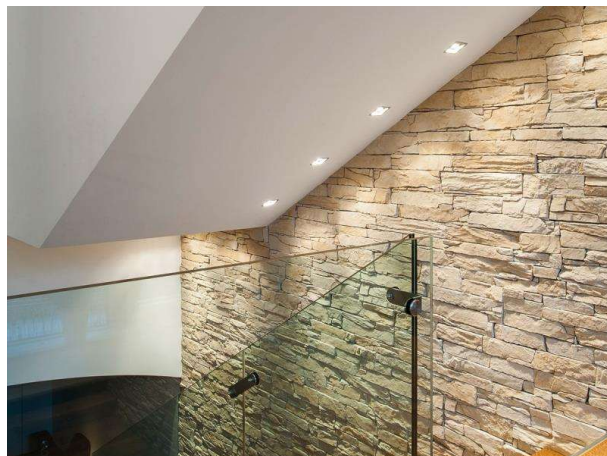

VISIBLE II HV

305-1440b

VISIBLE II RECESSED SPOTLIGHT made of aluminium, black matt, similar to RAL 9005, light output direct, tilting 30°, dimmability: not dimmable, IP20

DRAWING

TECHNICAL DETAILS

Bulb type	QPAR 16 50W
No. of bulb holders	1x
Socket	GU10
Dimming	not dimmable
Light output	direct
Voltage [V]	220-240V 50/60Hz
Material	aluminium
Length [mm]	85
Width [mm]	85
Height [mm]	50
Ceiling cutout [mm]	74x72
Recess depth [mm]	135
IP protection class	IP20
Voltage class	protection cl. I
Net weight [kg]	0,33
Colour lamp	black matt
RAL	9005
EAN-Number	9010506334517