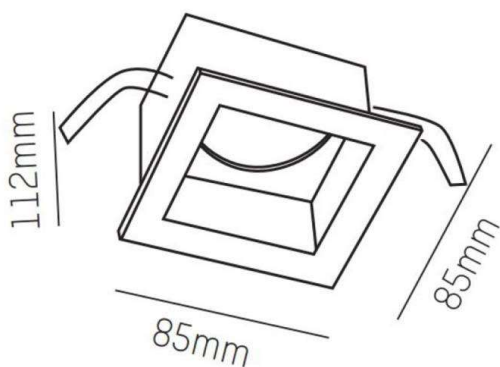

VISIBLE II HV

305-1440s

VISIBLE II RECESSED SPOTLIGHT made of aluminium, silver, similar to RAL 9006, light output direct, tilting 30°, dimmability: not dimmable, IP20

DRAWING

TECHNICAL DETAILS

Bulb type	QPAR 16 50W
No. of bulb holders	1x
Socket	GU10
Dimming	not dimmable
Light output	direct
Voltage [V]	220-240V 50/60Hz
Material	aluminium
Length [mm]	85
Width [mm]	85
Height [mm]	50
Ceiling cutout [mm]	74x72
Recess depth [mm]	135
IP protection class	IP20
Voltage class	protection cl. I
Net weight [kg]	0,32
Colour lamp	silver
RAL	9006
EAN-Number	9008905971679

LIGHT DISTRIBUTION CURVE

The values are rated values. Power and luminous flux are initially subject to a tolerance of +/- 10%. Colour temperature tolerance: +/- 150 K. The values apply to an ambient temperature of 25°C unless otherwise specified.