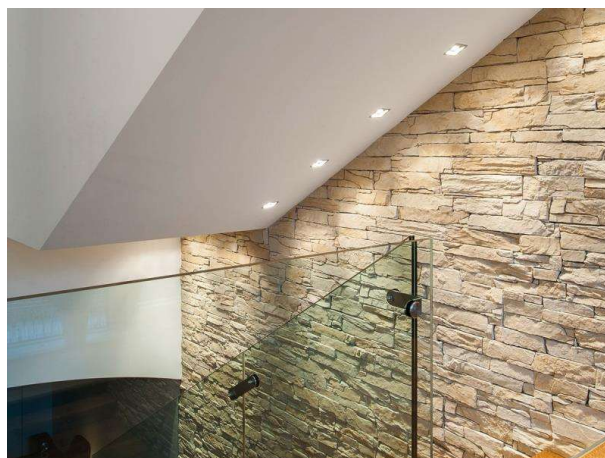

VISIBLE II HV

305-1440s

VISIBLE II RECESSED SPOTLIGHT made of aluminium, silver, similar to RAL 9006, light output direct, tilting 30°, dimmability: not dimmable, IP20

DRAWING

TECHNICAL DETAILS

Bulb type	QPAR 16 50W
No. of bulb holders	1x
Socket	GU10
Dimming	not dimmable
Light output	direct
Voltage [V]	220-240V 50/60Hz
Material	aluminium
Length [mm]	85
Width [mm]	85
Height [mm]	50
Ceiling cutout [mm]	74x72
Recess depth [mm]	135
IP protection class	IP20
Voltage class	protection cl. I
Net weight [kg]	0,32
Colour lamp	silver
RAL	9006
EAN-Number	9008905971679