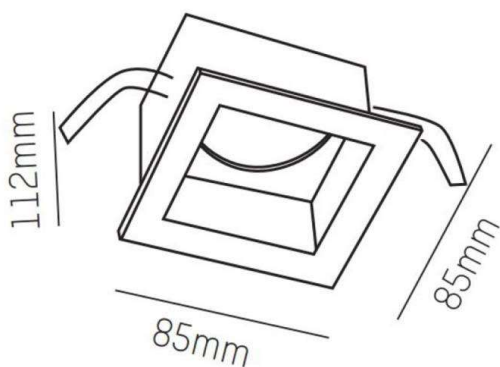

VISIBLE II HV

305-1440w

VISIBLE II RECESSED SPOTLIGHT made of aluminium, white, similar to RAL 9003, light output direct, tilting 30°, dimmability: not dimmable, IP20

DRAWING

TECHNICAL DETAILS

Bulb type	QPAR 16 50W
No. of bulb holders	1x
Socket	GU10
Dimming	not dimmable
Light output	direct
Voltage [V]	220-240V 50/60Hz
Material	aluminium
Length [mm]	85
Width [mm]	85
Height [mm]	50
Ceiling cutout [mm]	74x72
Recess depth [mm]	135
IP protection class	IP20
Voltage class	protection cl. I
Net weight [kg]	0,33
Colour lamp	white
RAL	9003
EAN-Number	9008905809613

LIGHT DISTRIBUTION CURVE

The values are rated values. Power and luminous flux are initially subject to a tolerance of +/- 10%. Colour temperature tolerance: +/- 150 K. The values apply to an ambient temperature of 25°C unless otherwise specified.