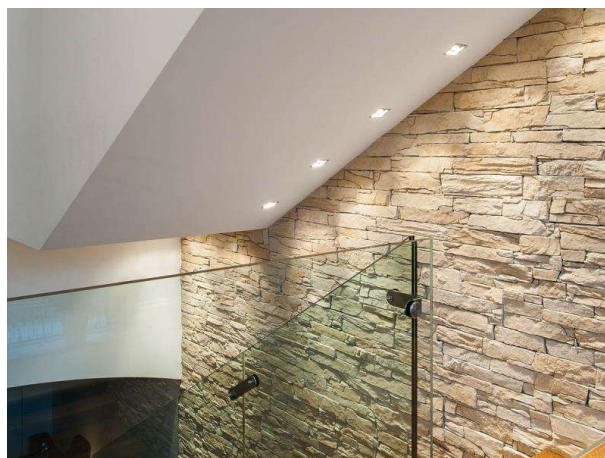

VISIBLE II HV

305-1440w

VISIBLE II RECESSED SPOTLIGHT made of aluminium, white, similar to RAL 9003, light output direct, tilting 30°, dimmability: not dimmable, IP20

DRAWING

TECHNICAL DETAILS

Bulb type	QPAR 16 50W
No. of bulb holders	1x
Socket	GU10
Dimming	not dimmable
Light output	direct
Voltage [V]	220-240V 50/60Hz
Material	aluminium
Length [mm]	85
Width [mm]	85
Height [mm]	50
Ceiling cutout [mm]	74x72
Recess depth [mm]	135
IP protection class	IP20
Voltage class	protection cl. I
Net weight [kg]	0,33
Colour lamp	white
RAL	9003
EAN-Number	9008905809613