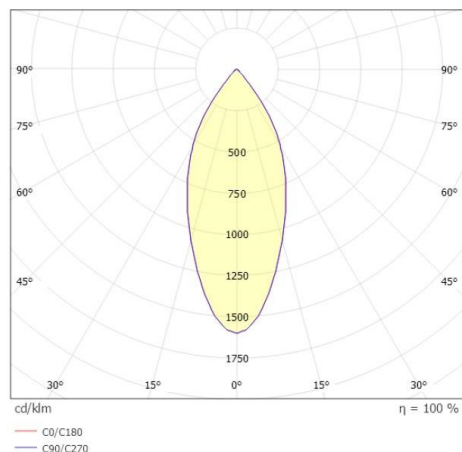

AEON

305-602527b

AEON ROUND SURFACE MOUNTED CEILING LUMINAIRE made of aluminium, black, similar to RAL 9005, beam 45°, light output direct, with converter, max. 160mA, dimmability: not dimmable, IP20

DRAWING

TECHNICAL DETAILS

System perform. [W]	8
Bulb type	LED
Luminous flux [lm]	660
Current sec. [mA]	160
Colour temp. [K]	2700K
CRI	>80
Converter	with converter
Dimming	not dimmable
Light output	direct
Beam angle [°]	45°
Voltage [V]	220-240V 50/60Hz
Material	aluminium
Height [mm]	95
Diameter [mm]	80
IP protection class	IP20
Voltage class	protection cl. I
Net weight [kg]	0,39
Colour lamp	black
RAL	9005
EAN-Number	9008905811166
Lifetime [h]	L80 B10 72 000
Energy efficiency cl.	E
No. of luminaires B16A	38

LIGHT DISTRIBUTION CURVE

The values are rated values. Power and luminous flux are initially subject to a tolerance of +/- 10%. Colour temperature tolerance: +/- 150 K. The values apply to an ambient temperature of 25°C unless otherwise specified.