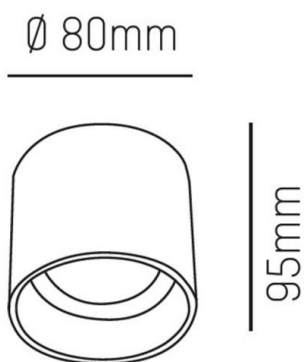

AEON

305-602527b

AEON ROUND SURFACE MOUNTED CEILING LUMINAIRE made of aluminium, black, similar to RAL 9005, beam 45°, light output direct, with converter, max. 160mA, dimmability: not dimmable, IP20

DRAWING

TECHNICAL DETAILS

System perform. [W]	8
Bulb type	LED
Luminous flux [lm]	660
Current sec. [mA]	160
Colour temp. [K]	2700K
CRI	>80
Converter	with converter
Dimming	not dimmable
Light output	direct
Beam angle [°]	45°
Voltage [V]	220-240V 50/60Hz
Material	aluminium
Height [mm]	95
Diameter [mm]	80
IP protection class	IP20
Voltage class	protection cl. I
Net weight [kg]	0,39
Colour lamp	black
RAL	9005
EAN-Number	9008905811166
Lifetime [h]	L80 B10 72 000
Energy efficiency cl.	E
No. of luminaires B16A	38

LIGHT DISTRIBUTION CURVE

The values are rated values. Power and luminous flux are initially subject to a tolerance of +/- 10%. Colour temperature tolerance: +/- 150 K. The values apply to an ambient temperature of 25°C unless otherwise specified.