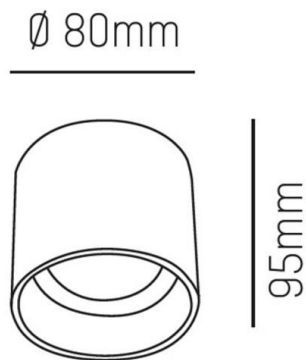

**AEON**

**305-602527w**

AEON ROUND SURFACE MOUNTED CEILING LUMINAIRE made of aluminium, white, similar to RAL 9003, beam 45°, light output direct, with converter, max. 160mA, dimmability: not dimmable, IP20

**DRAWING**

**TECHNICAL DETAILS**

System perform. [W]	8
Bulb type	LED
Luminous flux [lm]	660
Current sec. [mA]	160
Colour temp. [K]	2700K
CRI	>80
Converter	with converter
Dimming	not dimmable
Light output	direct
Beam angle [°]	45°
Voltage [V]	220-240V 50/60Hz
Material	aluminium
Height [mm]	95
Diameter [mm]	80
IP protection class	IP20
Voltage class	protection cl. I
Net weight [kg]	0,39
Colour lamp	white
RAL	9003
EAN-Number	9008905795428
Lifetime [h]	L80 B10 20 000
Energy efficiency cl.	E
No. of luminaires B16A	38

**LIGHT DISTRIBUTION CURVE**

The values are rated values. Power and luminous flux are initially subject to a tolerance of +/- 10%. Colour temperature tolerance: +/- 150 K. The values apply to an ambient temperature of 25°C unless otherwise specified.