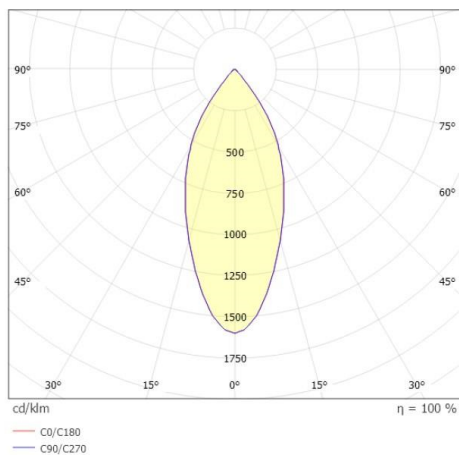

**AEON**

**305-602527w**

AEON ROUND SURFACE MOUNTED CEILING LUMINAIRE made of aluminium, white, similar to RAL 9003, beam 45°, light output direct, with converter, max. 160mA, dimmability: not dimmable, IP20

**DRAWING**

**TECHNICAL DETAILS**

System perform. [W]	8
Bulb type	LED
Luminous flux [lm]	660
Current sec. [mA]	160
Colour temp. [K]	2700K
CRI	>80
Converter	with converter
Dimming	not dimmable
Light output	direct
Beam angle [°]	45°
Voltage [V]	220-240V 50/60Hz
Material	aluminium
Height [mm]	95
Diameter [mm]	80
IP protection class	IP20
Voltage class	protection cl. I
Net weight [kg]	0,39
Colour lamp	white
RAL	9003
EAN-Number	9008905795428
Lifetime [h]	L80 B10 20 000
Energy efficiency cl.	E
No. of luminaires B16A	38

**LIGHT DISTRIBUTION CURVE**

The values are rated values. Power and luminous flux are initially subject to a tolerance of +/- 10%. Colour temperature tolerance: +/- 150 K. The values apply to an ambient temperature of 25°C unless otherwise specified.