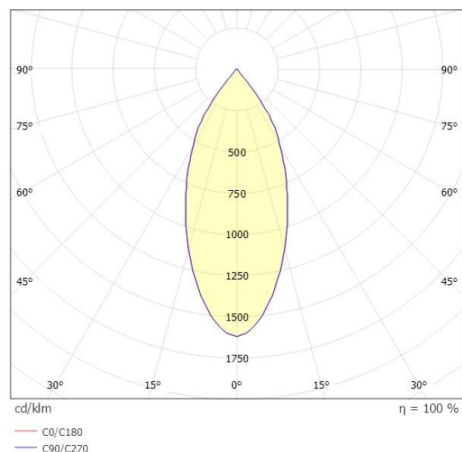

AEON

305-602530b

AEON ROUND SURFACE MOUNTED CEILING LUMINAIRE made of aluminium, black, similar to RAL 9005, beam 45°, light output direct, with converter, max. 160mA, dimmability: not dimmable, IP20

DRAWING

TECHNICAL DETAILS

System perform. [W]	8
Bulb type	LED
Luminous flux [lm]	660
Current sec. [mA]	160
Colour temp. [K]	3000K
CRI	>80
Converter	with converter
Dimming	not dimmable
Light output	direct
Beam angle [°]	45°
Voltage [V]	220-240V 50/60Hz
Material	aluminium
Height [mm]	95
Diameter [mm]	80
IP protection class	IP20
Voltage class	protection cl. I
Net weight [kg]	0,39
Colour lamp	black
RAL	9005
EAN-Number	9008905795411
Lifetime [h]	L80 B10 20 000
Energy efficiency cl.	E
No. of luminaires B16A	38

LIGHT DISTRIBUTION CURVE

The values are rated values. Power and luminous flux are initially subject to a tolerance of +/- 10%. Colour temperature tolerance: +/- 150 K. The values apply to an ambient temperature of 25°C unless otherwise specified.