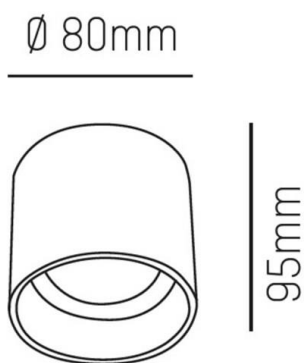

AEON

305-602530b

AEON ROUND SURFACE MOUNTED CEILING LUMINAIRE made of aluminium, black, similar to RAL 9005, beam 45°, light output direct, with converter, max. 160mA, dimmability: not dimmable, IP20

DRAWING

TECHNICAL DETAILS

System perform. [W]	8
Bulb type	LED
Luminous flux [lm]	660
Current sec. [mA]	160
Colour temp. [K]	3000K
CRI	>80
Converter	with converter
Dimming	not dimmable
Light output	direct
Beam angle [°]	45°
Voltage [V]	220-240V 50/60Hz
Material	aluminium
Height [mm]	95
Diameter [mm]	80
IP protection class	IP20
Voltage class	protection cl. I
Net weight [kg]	0,39
Colour lamp	black
RAL	9005
EAN-Number	9008905795411
Lifetime [h]	L80 B10 20 000
Energy efficiency cl.	E
No. of luminaires B16A	38

LIGHT DISTRIBUTION CURVE

The values are rated values. Power and luminous flux are initially subject to a tolerance of +/- 10%. Colour temperature tolerance: +/- 150 K. The values apply to an ambient temperature of 25°C unless otherwise specified.