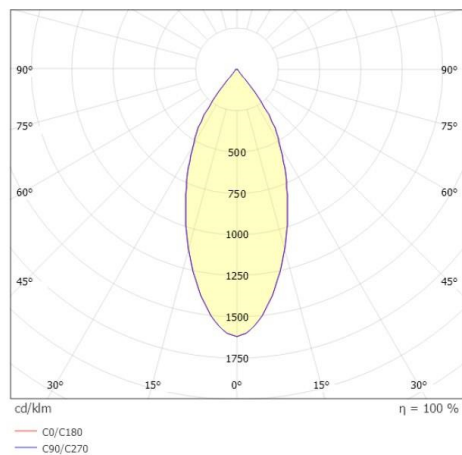

AEON

305-602530w

AEON ROUND SURFACE MOUNTED CEILING LUMINAIRE made of aluminium, white, similar to RAL 9003, beam 45°, light output direct, with converter, max. 160mA, dimmability: not dimmable, IP20

DRAWING

TECHNICAL DETAILS

System perform. [W]	8
Bulb type	LED
Luminous flux [lm]	660
Current sec. [mA]	160
Colour temp. [K]	3000K
CRI	>80
Converter	with converter
Dimming	not dimmable
Light output	direct
Beam angle [°]	45°
Voltage [V]	220-240V 50/60Hz
Material	aluminium
Height [mm]	95
Diameter [mm]	80
IP protection class	IP20
Voltage class	protection cl. I
Net weight [kg]	0,40
Colour lamp	white
RAL	9003
EAN-Number	9008905795435
Lifetime [h]	L80 B10 20 000
Energy efficiency cl.	E
No. of luminaires B16A	38

LIGHT DISTRIBUTION CURVE

The values are rated values. Power and luminous flux are initially subject to a tolerance of +/- 10%. Colour temperature tolerance: +/- 150 K. The values apply to an ambient temperature of 25°C unless otherwise specified.