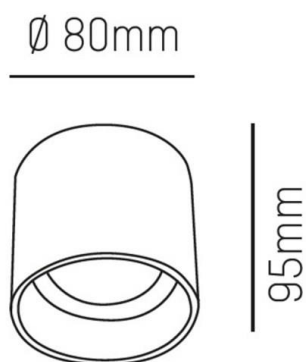

AEON

305-602530w

AEON ROUND SURFACE MOUNTED CEILING LUMINAIRE made of aluminium, white, similar to RAL 9003, beam 45°, light output direct, with converter, max. 160mA, dimmability: not dimmable, IP20

DRAWING

TECHNICAL DETAILS

System perform. [W]	8
Bulb type	LED
Luminous flux [lm]	660
Current sec. [mA]	160
Colour temp. [K]	3000K
CRI	>80
Converter	with converter
Dimming	not dimmable
Light output	direct
Beam angle [°]	45°
Voltage [V]	220-240V 50/60Hz
Material	aluminium
Height [mm]	95
Diameter [mm]	80
IP protection class	IP20
Voltage class	protection cl. I
Net weight [kg]	0,40
Colour lamp	white
RAL	9003
EAN-Number	9008905795435
Lifetime [h]	L80 B10 20 000
Energy efficiency cl.	E
No. of luminaires B16A	38

LIGHT DISTRIBUTION CURVE

The values are rated values. Power and luminous flux are initially subject to a tolerance of +/- 10%. Colour temperature tolerance: +/- 150 K. The values apply to an ambient temperature of 25°C unless otherwise specified.