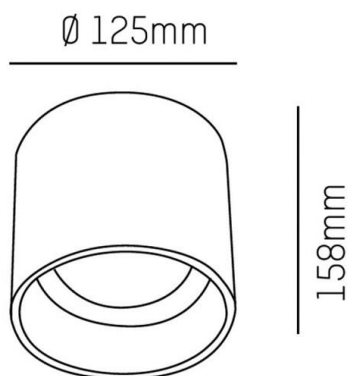

AEON

305-604527bddd

AEON ROUND SURFACE MOUNTED CEILING LUMINAIRE made of aluminium, black, similar to RAL 9005, beam 45°, light output direct, with converter, max. 350mA, dimmability: DALI, IP20

DRAWING

TECHNICAL DETAILS

System perform. [W]	15
Bulb type	LED
Luminous flux [lm]	1450
Current sec. [mA]	350
Colour temp. [K]	2700K
CRI	>80
Converter	with converter
Light output	direct
Beam angle [°]	45°
Voltage [V]	220-240V 50/60Hz
Material	aluminium
Height [mm]	158
Diameter [mm]	125
IP protection class	IP20
Voltage class	protection cl. I
Net weight [kg]	1,22
Colour lamp	black
RAL	9005
EAN-Number	9008905932526
Lifetime [h]	L80 B10 72 000
Energy efficiency cl.	E
No. of luminaires B16A	61

LIGHT DISTRIBUTION CURVE

energy label

The values are rated values. Power and luminous flux are initially subject to a tolerance of +/- 10%. Colour temperature tolerance: +/- 150 K. The values apply to an ambient temperature of 25°C unless otherwise specified.