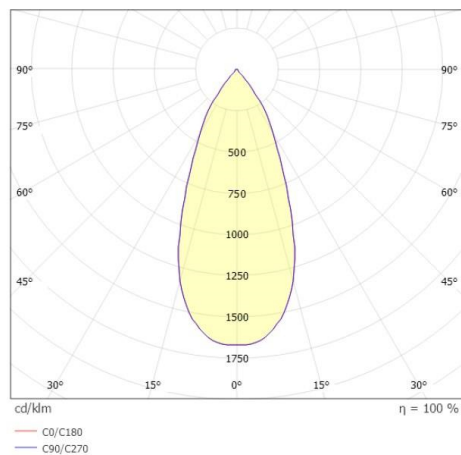

AEON

305-604527bddd

AEON ROUND SURFACE MOUNTED CEILING LUMINAIRE made of aluminium, black, similar to RAL 9005, beam 45°, light output direct, with converter, max. 350mA, dimmability: DALI, IP20

DRAWING

TECHNICAL DETAILS

System perform. [W]	15
Bulb type	LED
Luminous flux [lm]	1450
Current sec. [mA]	350
Colour temp. [K]	2700K
CRI	>80
Converter	with converter
Light output	direct
Beam angle [°]	45°
Voltage [V]	220-240V 50/60Hz
Material	aluminium
Height [mm]	158
Diameter [mm]	125
IP protection class	IP20
Voltage class	protection cl. I
Net weight [kg]	1,22
Colour lamp	black
RAL	9005
EAN-Number	9008905932526
Lifetime [h]	L80 B10 72 000
Energy efficiency cl.	E
No. of luminaires B16A	61

LIGHT DISTRIBUTION CURVE

energy label

The values are rated values. Power and luminous flux are initially subject to a tolerance of +/- 10%. Colour temperature tolerance: +/- 150 K. The values apply to an ambient temperature of 25°C unless otherwise specified.