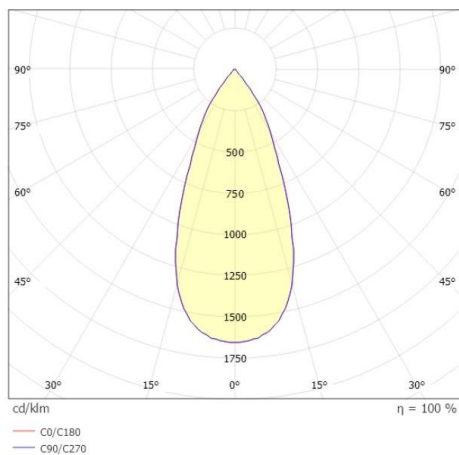

AEON

305-604530bddd

AEON ROUND SURFACE MOUNTED CEILING LUMINAIRE made of aluminium, black, similar to RAL 9005, beam 45°, light output direct, with converter, max. 350mA, dimmability: DALI, IP20

DRAWING

TECHNICAL DETAILS

System perform. [W]	15
Bulb type	LED
Luminous flux [lm]	1550
Current sec. [mA]	350
Colour temp. [K]	3000K
CRI	>80
Converter	with converter
Light output	direct
Beam angle [°]	45°
Voltage [V]	220-240V 50/60Hz
Material	aluminium
Height [mm]	158
Diameter [mm]	125
IP protection class	IP20
Voltage class	protection cl. I
Net weight [kg]	1,18
Colour lamp	black
RAL	9005
EAN-Number	9008905912603
Lifetime [h]	L80 B10 20 000
Energy efficiency cl.	E
No. of luminaires B16A	61

LIGHT DISTRIBUTION CURVE

The values are rated values. Power and luminous flux are initially subject to a tolerance of +/- 10%. Colour temperature tolerance: +/- 150 K. The values apply to an ambient temperature of 25°C unless otherwise specified.