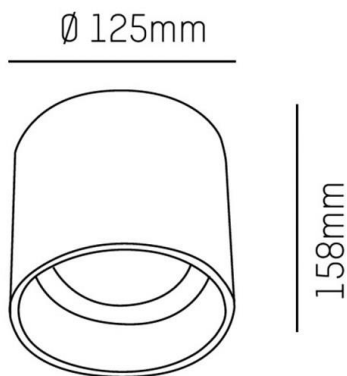

AEON

305-604530bddd

AEON ROUND SURFACE MOUNTED CEILING LUMINAIRE made of aluminium, black, similar to RAL 9005, beam 45°, light output direct, with converter, max. 350mA, dimmability: DALI, IP20

DRAWING

TECHNICAL DETAILS

System perform. [W]	15
Bulb type	LED
Luminous flux [lm]	1550
Current sec. [mA]	350
Colour temp. [K]	3000K
CRI	>80
Converter	with converter
Light output	direct
Beam angle [°]	45°
Voltage [V]	220-240V 50/60Hz
Material	aluminium
Height [mm]	158
Diameter [mm]	125
IP protection class	IP20
Voltage class	protection cl. I
Net weight [kg]	1,18
Colour lamp	black
RAL	9005
EAN-Number	9008905912603
Lifetime [h]	L80 B10 20 000
Energy efficiency cl.	E
No. of luminaires B16A	61

LIGHT DISTRIBUTION CURVE

The values are rated values. Power and luminous flux are initially subject to a tolerance of +/- 10%. Colour temperature tolerance: +/- 150 K. The values apply to an ambient temperature of 25°C unless otherwise specified.