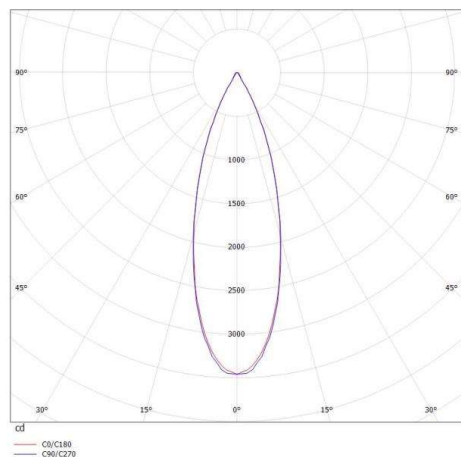

PONTOS

305-624824b40k

PONTOS SQUARE RECESSED SPOTLIGHT made of aluminium, black matt, similar to RAL 9005, beam 24°, light output direct, tilting 30°, without converter, max. 350mA, dimmability: see converter, IP44

DRAWING

TECHNICAL DETAILS

Bulb type	LED 15W
Luminous flux [lm]	870/1310
Current sec. [mA]	350
Colour temp. [K]	4000K
CRI	>80
Converter	without converter
Dimming	see converter
Light output	direct
Beam angle [°]	24°
Voltage [V]	36 VDC
Material	aluminium
Length [mm]	89
Width [mm]	89
Height [mm]	80
Ceiling cutout [mm]	78x78
Recess depth [mm]	110
IP protection class	IP44
Voltage class	protection cl. III
Net weight [kg]	0,30
Colour lamp	black matt
RAL	9005
EAN-Number	9010506045000
Lifetime [h]	L80 B10 20 000
Energy efficiency cl.	E

LIGHT DISTRIBUTION CURVE

The values are rated values. Power and luminous flux are initially subject to a tolerance of +/- 10%. Colour temperature tolerance: +/- 150 K. The values apply to an ambient temperature of 25°C unless otherwise specified.