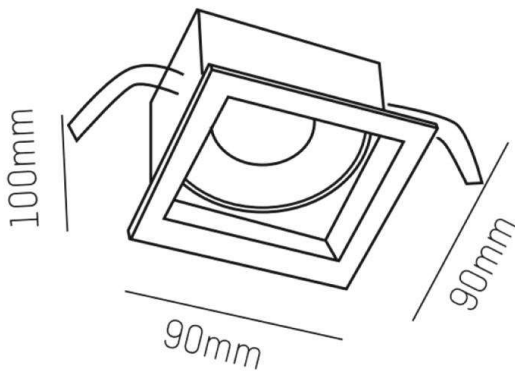

PONTOS

305-624824w40k

PONTOS SQUARE RECESSED SPOTLIGHT made of aluminium, white matt, similar to RAL 9003, beam 24°, light output direct, tilting 30°, without converter, max. 350mA, dimmability: see converter, IP44

DRAWING

TECHNICAL DETAILS

Bulb type	LED 15W
Luminous flux [lm]	870/1310
Current sec. [mA]	350
Colour temp. [K]	4000K
CRI	>80
Converter	without converter
Dimming	see converter
Light output	direct
Beam angle [°]	24°
Voltage [V]	36 VDC
Material	aluminium
Length [mm]	89
Width [mm]	89
Height [mm]	80
Ceiling cutout [mm]	78x78
Recess depth [mm]	110
IP protection class	IP44
Voltage class	protection cl. III
Net weight [kg]	0,30
Colour lamp	white matt
RAL	9003
EAN-Number	9010506045031
Lifetime [h]	L80 B10 20 000
Energy efficiency cl.	E

LIGHT DISTRIBUTION CURVE

The values are rated values. Power and luminous flux are initially subject to a tolerance of +/- 10%. Colour temperature tolerance: +/- 150 K. The values apply to an ambient temperature of 25°C unless otherwise specified.