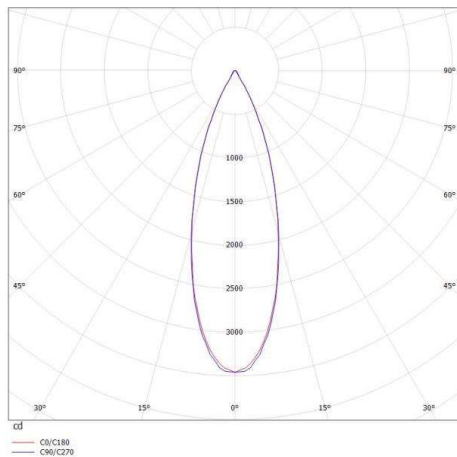

PONTOS

305-624824w40k

PONTOS SQUARE RECESSED SPOTLIGHT made of aluminium, white matt, similar to RAL 9003, beam 24°, light output direct, tilting 30°, without converter, max. 350mA, dimmability: see converter, IP44

DRAWING

TECHNICAL DETAILS

Bulb type	LED 15W
Luminous flux [lm]	870/1310
Current sec. [mA]	350
Colour temp. [K]	4000K
CRI	>80
Converter	without converter
Dimming	see converter
Light output	direct
Beam angle [°]	24°
Voltage [V]	36 VDC
Material	aluminium
Length [mm]	89
Width [mm]	89
Height [mm]	80
Ceiling cutout [mm]	78x78
Recess depth [mm]	110
IP protection class	IP44
Voltage class	protection cl. III
Net weight [kg]	0,30
Colour lamp	white matt
RAL	9003
EAN-Number	9010506045031
Lifetime [h]	L80 B10 20 000
Energy efficiency cl.	E

LIGHT DISTRIBUTION CURVE

The values are rated values. Power and luminous flux are initially subject to a tolerance of +/- 10%. Colour temperature tolerance: +/- 150 K. The values apply to an ambient temperature of 25°C unless otherwise specified.