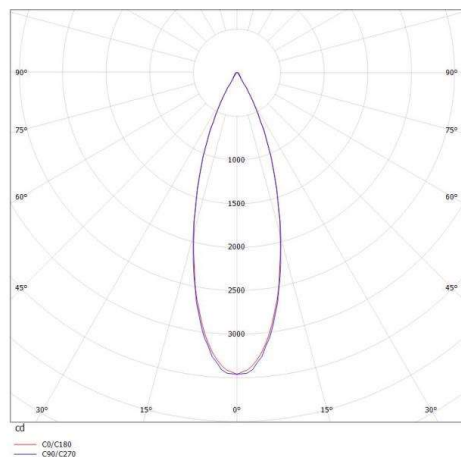

PONTOS

305-624836b40k

PONTOS SQUARE RECESSED SPOTLIGHT made of aluminium, black matt, similar to RAL 9005, beam 36°, light output direct, tilting 30°, without converter, max. 350mA, dimmability: see converter, IP44

DRAWING

TECHNICAL DETAILS

Bulb type	LED 15W
Luminous flux [lm]	870/1310
Current sec. [mA]	350
Colour temp. [K]	4000K
CRI	>80
Converter	without converter
Dimming	see converter
Light output	direct
Beam angle [°]	36°
Voltage [V]	36 VDC
Material	aluminium

Length [mm]	89
Width [mm]	89
Height [mm]	80
Ceiling cutout [mm]	78x78
Recess depth [mm]	110
IP protection class	IP44
Voltage class	protection cl. III
Net weight [kg]	0,30

Colour lamp	black matt
RAL	9005
EAN-Number	9010506045062
Lifetime [h]	L80 B10 20 000
Energy efficiency cl.	E

LIGHT DISTRIBUTION CURVE

The values are rated values. Power and luminous flux are initially subject to a tolerance of +/- 10%. Colour temperature tolerance: +/- 150 K. The values apply to an ambient temperature of 25°C unless otherwise specified.