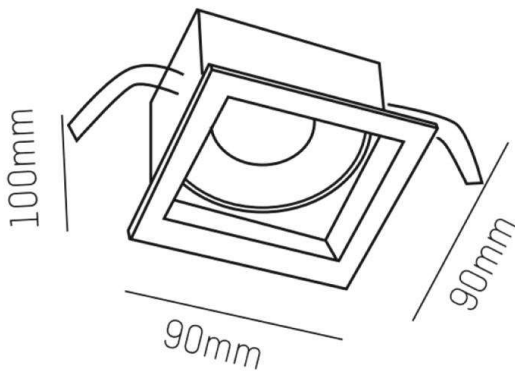

PONTOS

305-624836w27k

PONTOS SQUARE RECESSED SPOTLIGHT made of aluminium, white matt, similar to RAL 9003, beam 36°, light output direct, tilting 30°, without converter, max. 350mA, dimmability: see converter, IP44

DRAWING

LIGHT DISTRIBUTION CURVE

TECHNICAL DETAILS

Bulb type	LED 15W
Luminous flux [lm]	810/1250
Current sec. [mA]	350
Colour temp. [K]	2700K
CRI	>80
Converter	without converter
Dimming	see converter
Light output	direct
Beam angle [°]	36°
Voltage [V]	36 VDC
Material	aluminium
Length [mm]	89
Width [mm]	89
Height [mm]	80
Ceiling cutout [mm]	78x78
Recess depth [mm]	110
IP protection class	IP44
Voltage class	protection cl. III
Net weight [kg]	0,28
Colour lamp	white matt
RAL	9003
EAN-Number	9010506045086
Lifetime [h]	L80 B10 20 000
Energy efficiency cl.	E