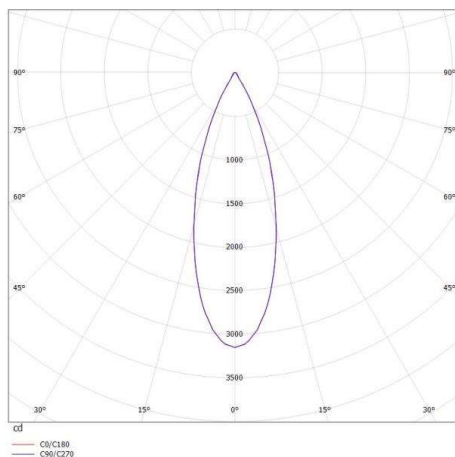

PONTOS

305-624836w27k

PONTOS SQUARE RECESSED SPOTLIGHT made of aluminium, white matt, similar to RAL 9003, beam 36°, light output direct, tilting 30°, without converter, max. 350mA, dimmability: see converter, IP44

DRAWING

LIGHT DISTRIBUTION CURVE

TECHNICAL DETAILS

Bulb type	LED 15W
Luminous flux [lm]	810/1250
Current sec. [mA]	350
Colour temp. [K]	2700K
CRI	>80
Converter	without converter
Dimming	see converter
Light output	direct
Beam angle [°]	36°
Voltage [V]	36 VDC
Material	aluminium
Length [mm]	89
Width [mm]	89
Height [mm]	80
Ceiling cutout [mm]	78x78
Recess depth [mm]	110
IP protection class	IP44
Voltage class	protection cl. III
Net weight [kg]	0,28
Colour lamp	white matt
RAL	9003
EAN-Number	9010506045086
Lifetime [h]	L80 B10 20 000
Energy efficiency cl.	E

The values are rated values. Power and luminous flux are initially subject to a tolerance of +/- 10%. Colour temperature tolerance: +/- 150 K. The values apply to an ambient temperature of 25°C unless otherwise specified.