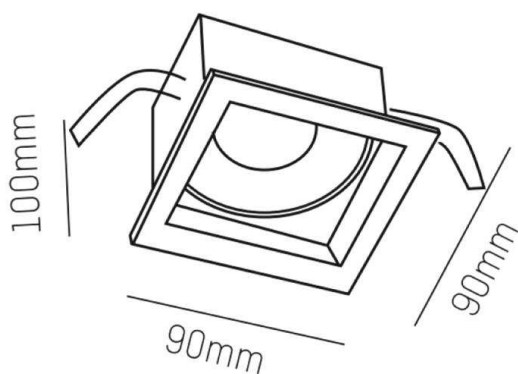

PONTOS

305-624836w40k

PONTOS SQUARE RECESSED SPOTLIGHT made of aluminium, white matt, similar to RAL 9003, beam 36°, light output direct, tilting 30°, without converter, max. 350mA, dimmability: see converter, IP44

DRAWING

TECHNICAL DETAILS

Bulb type	LED 15W
Luminous flux [lm]	870/1310
Current sec. [mA]	350
Colour temp. [K]	4000K
CRI	>80
Converter	without converter
Dimming	see converter
Light output	direct
Beam angle [°]	36°
Voltage [V]	36 VDC
Material	aluminium
Length [mm]	89
Width [mm]	89
Height [mm]	80
Ceiling cutout [mm]	78x78
Recess depth [mm]	110
IP protection class	IP44
Voltage class	protection cl. III
Net weight [kg]	0,30
Colour lamp	white matt
RAL	9003
EAN-Number	9010506045109
Lifetime [h]	L80 B10 20 000
Energy efficiency cl.	E

LIGHT DISTRIBUTION CURVE

The values are rated values. Power and luminous flux are initially subject to a tolerance of +/- 10%. Colour temperature tolerance: +/- 150 K. The values apply to an ambient temperature of 25°C unless otherwise specified.