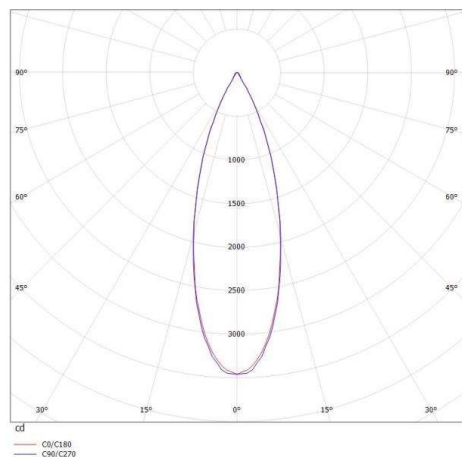

PONTOS

305-624836w40k

PONTOS SQUARE RECESSED SPOTLIGHT made of aluminium, white matt, similar to RAL 9003, beam 36°, light output direct, tilting 30°, without converter, max. 350mA, dimmability: see converter, IP44

DRAWING

TECHNICAL DETAILS

Bulb type	LED 15W
Luminous flux [lm]	870/1310
Current sec. [mA]	350
Colour temp. [K]	4000K
CRI	>80
Converter	without converter
Dimming	see converter
Light output	direct
Beam angle [°]	36°
Voltage [V]	36 VDC
Material	aluminium
Length [mm]	89
Width [mm]	89
Height [mm]	80
Ceiling cutout [mm]	78x78
Recess depth [mm]	110
IP protection class	IP44
Voltage class	protection cl. III
Net weight [kg]	0,30
Colour lamp	white matt
RAL	9003
EAN-Number	9010506045109
Lifetime [h]	L80 B10 20 000
Energy efficiency cl.	E

LIGHT DISTRIBUTION CURVE

The values are rated values. Power and luminous flux are initially subject to a tolerance of +/- 10%. Colour temperature tolerance: +/- 150 K. The values apply to an ambient temperature of 25°C unless otherwise specified.