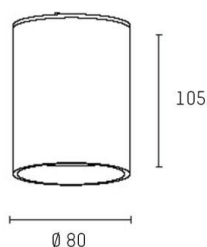

AEON

305-652530w

AEON ROUND SURFACE MOUNTED CEILING LUMINAIRE made of aluminium, white, similar to RAL 9003, beam 45°, light output direct, with converter, max. 250mA, dimmability: not dimmable, IP65

DRAWING

TECHNICAL DETAILS

System perform. [W]	11
Bulb type	LED
Luminous flux [lm]	1070
Current sec. [mA]	250
Colour temp. [K]	3000K
CRI	>80
Converter	with converter
Dimming	not dimmable
Light output	direct
Beam angle [°]	45°
Voltage [V]	220-240V 50/60Hz
Material	aluminium
Height [mm]	105
Diameter [mm]	80
IP protection class	IP65
Voltage class	protection cl. I
Net weight [kg]	0,40
Colour lamp	white
RAL	9003
EAN-Number	9010979316126
Lifetime [h]	L80 B10 50 000
Energy efficiency cl.	F
No. of luminaires B16A	42

LIGHT DISTRIBUTION CURVE

The values are rated values. Power and luminous flux are initially subject to a tolerance of +/- 10%. Colour temperature tolerance: +/- 150 K. The values apply to an ambient temperature of 25°C unless otherwise specified.