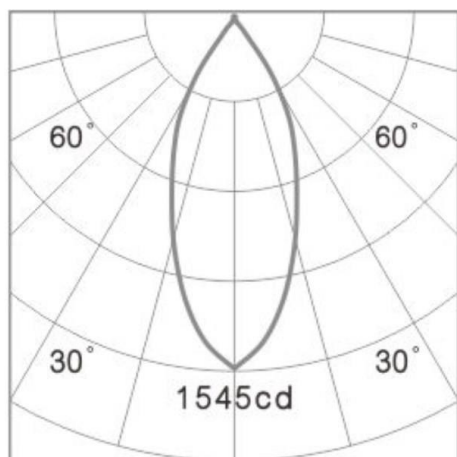

AEON

305-652530w

AEON ROUND SURFACE MOUNTED CEILING LUMINAIRE made of aluminium, white, similar to RAL 9003, beam 45°, light output direct, with converter, max. 250mA, dimmability: not dimmable, IP65

DRAWING

TECHNICAL DETAILS

System perform. [W]	11
Bulb type	LED
Luminous flux [lm]	1070
Current sec. [mA]	250
Colour temp. [K]	3000K
CRI	>80
Converter	with converter
Dimming	not dimmable
Light output	direct
Beam angle [°]	45°
Voltage [V]	220-240V 50/60Hz
Material	aluminium
Height [mm]	105
Diameter [mm]	80
IP protection class	IP65
Voltage class	protection cl. I
Net weight [kg]	0,40
Colour lamp	white
RAL	9003
EAN-Number	9010979316126
Lifetime [h]	L80 B10 50 000
Energy efficiency cl.	F
No. of luminaires B16A	42

LIGHT DISTRIBUTION CURVE

The values are rated values. Power and luminous flux are initially subject to a tolerance of +/- 10%. Colour temperature tolerance: +/- 150 K. The values apply to an ambient temperature of 25°C unless otherwise specified.