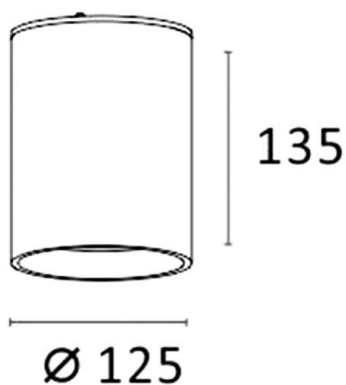

AEON

305-654530bd

AEON ROUND SURFACE MOUNTED CEILING LUMINAIRE made of aluminium, black, similar to RAL 9005, beam 45°, light output direct, with converter, max. 500mA, dimmability: DALI, IP65

DRAWING

TECHNICAL DETAILS

System perform. [W]	20
Bulb type	LED
Luminous flux [lm]	1840
Current sec. [mA]	500
Colour temp. [K]	3000K
CRI	>80
Converter	with converter
Light output	direct
Beam angle [°]	45°
Voltage [V]	220-240V 50/60Hz
Material	aluminium
Height [mm]	135
Diameter [mm]	125
IP protection class	IP65
Voltage class	protection cl. I
Net weight [kg]	0,40
Colour lamp	black
RAL	9005
EAN-Number	9010979316133
Lifetime [h]	L80 B10 64 000
Energy efficiency cl.	F
No. of luminaires B16A	45

LIGHT DISTRIBUTION CURVE

The values are rated values. Power and luminous flux are initially subject to a tolerance of +/- 10%. Colour temperature tolerance: +/- 150 K. The values apply to an ambient temperature of 25°C unless otherwise specified.