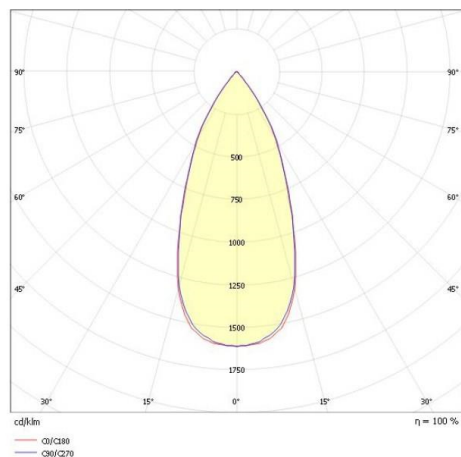

AEON

305-654530bd

AEON ROUND SURFACE MOUNTED CEILING LUMINAIRE made of aluminium, black, similar to RAL 9005, beam 45°, light output direct, with converter, max. 500mA, dimmability: DALI, IP65

DRAWING

TECHNICAL DETAILS

System perform. [W]	20
Bulb type	LED
Luminous flux [lm]	1840
Current sec. [mA]	500
Colour temp. [K]	3000K
CRI	>80
Converter	with converter
Light output	direct
Beam angle [°]	45°
Voltage [V]	220-240V 50/60Hz
Material	aluminium
Height [mm]	135
Diameter [mm]	125
IP protection class	IP65
Voltage class	protection cl. I
Net weight [kg]	0,40
Colour lamp	black
RAL	9005
EAN-Number	9010979316133
Lifetime [h]	L80 B10 64 000
Energy efficiency cl.	F
No. of luminaires B16A	45

LIGHT DISTRIBUTION CURVE

The values are rated values. Power and luminous flux are initially subject to a tolerance of +/- 10%. Colour temperature tolerance: +/- 150 K. The values apply to an ambient temperature of 25°C unless otherwise specified.