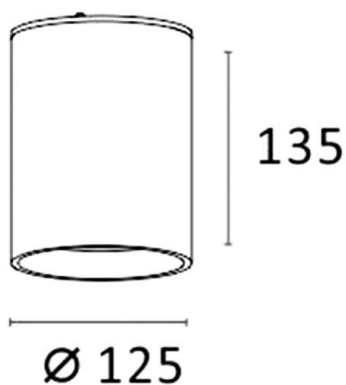

**AEON**

**305-654530wd**

AEON ROUND SURFACE MOUNTED CEILING LUMINAIRE made of aluminium, white, similar to RAL 9003, beam 45°, light output direct, with converter, max. 500mA, dimmability: DALI, IP65

**DRAWING**

**TECHNICAL DETAILS**

System perform. [W]	20
Bulb type	LED
Luminous flux [lm]	2055
Current sec. [mA]	500
Colour temp. [K]	3000K
CRI	>80
Converter	with converter
Light output	direct
Beam angle [°]	45°
Voltage [V]	220-240V 50/60Hz
Material	aluminium
Height [mm]	135
Diameter [mm]	125
IP protection class	IP65
Voltage class	protection cl. I
Net weight [kg]	0,40
Colour lamp	white
RAL	9003
EAN-Number	9010979316140
Lifetime [h]	L80 B10 64 000
Energy efficiency cl.	F
No. of luminaires B16A	45

**LIGHT DISTRIBUTION CURVE**

energy label

The values are rated values. Power and luminous flux are initially subject to a tolerance of +/- 10%. Colour temperature tolerance: +/- 150 K. The values apply to an ambient temperature of 25°C unless otherwise specified.