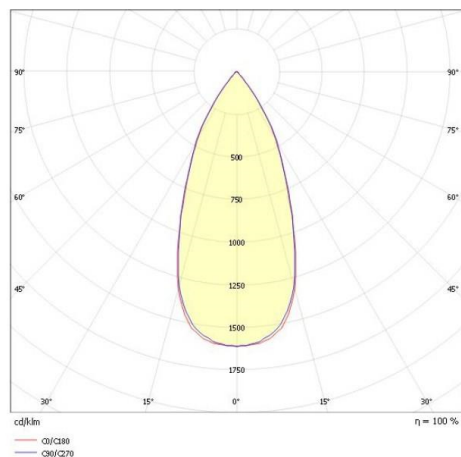

**AEON**

**305-654530wd**

AEON ROUND SURFACE MOUNTED CEILING LUMINAIRE made of aluminium, white, similar to RAL 9003, beam 45°, light output direct, with converter, max. 500mA, dimmability: DALI, IP65

**DRAWING**

**TECHNICAL DETAILS**

System perform. [W]	20
Bulb type	LED
Luminous flux [lm]	2055
Current sec. [mA]	500
Colour temp. [K]	3000K
CRI	>80
Converter	with converter
Light output	direct
Beam angle [°]	45°
Voltage [V]	220-240V 50/60Hz
Material	aluminium
Height [mm]	135
Diameter [mm]	125
IP protection class	IP65
Voltage class	protection cl. I
Net weight [kg]	0,40
Colour lamp	white
RAL	9003
EAN-Number	9010979316140
Lifetime [h]	L80 B10 64 000
Energy efficiency cl.	F
No. of luminaires B16A	45

**LIGHT DISTRIBUTION CURVE**

energy label

The values are rated values. Power and luminous flux are initially subject to a tolerance of +/- 10%. Colour temperature tolerance: +/- 150 K. The values apply to an ambient temperature of 25°C unless otherwise specified.