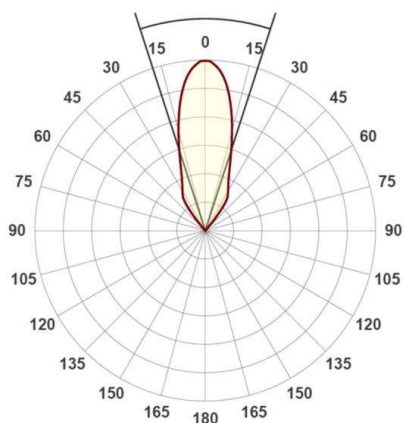

CHICCO

308-0010790302705

CHICCO ROUND R RECESSED SPOTLIGHT made of aluminium, white matt, similar to RAL 9016, beam 30°, light output direct, without converter, max. 350mA, IP65

DRAWING

TECHNICAL DETAILS

Bulb type	LED 7W
Luminous flux [lm]	540
Current sec. [mA]	350
Colour temp. [K]	2700K
CRI	>90
Converter	without converter
Light output	direct
Beam angle [°]	30°
Voltage [V]	20 VDC
Material	aluminium
Height [mm]	50
Diameter [mm]	90
Ceiling cutout [mm]	78
Recess depth [mm]	80
IP protection class	IP65
Voltage class	protection cl. III
Net weight [kg]	0,26
Colour lamp	white matt
RAL	9016
EAN-Number	9008905804786
Lifetime [h]	L80 B10 20 000
Energy efficiency cl.	E

LIGHT DISTRIBUTION CURVE

The values are rated values. Power and luminous flux are initially subject to a tolerance of +/- 10%. Colour temperature tolerance: +/- 150 K. The values apply to an ambient temperature of 25°C unless otherwise specified.