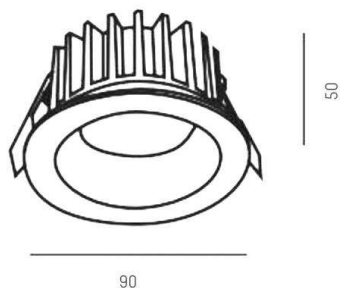

CHICCO

308-0010790302705

CHICCO ROUND R RECESSED SPOTLIGHT made of aluminium, white matt, similar to RAL 9016, beam 30°, light output direct, without converter, max. 350mA, IP65

DRAWING

TECHNICAL DETAILS

Bulb type	LED 7W
Luminous flux [lm]	540
Current sec. [mA]	350
Colour temp. [K]	2700K
CRI	>90
Converter	without converter
Light output	direct
Beam angle [°]	30°
Voltage [V]	20 VDC
Material	aluminium
Height [mm]	50
Diameter [mm]	90
Ceiling cutout [mm]	78
Recess depth [mm]	80
IP protection class	IP65
Voltage class	protection cl. III
Net weight [kg]	0,26
Colour lamp	white matt
RAL	9016
EAN-Number	9008905804786
Lifetime [h]	L80 B10 20 000
Energy efficiency cl.	E

LIGHT DISTRIBUTION CURVE

The values are rated values. Power and luminous flux are initially subject to a tolerance of +/- 10%. Colour temperature tolerance: +/- 150 K. The values apply to an ambient temperature of 25°C unless otherwise specified.