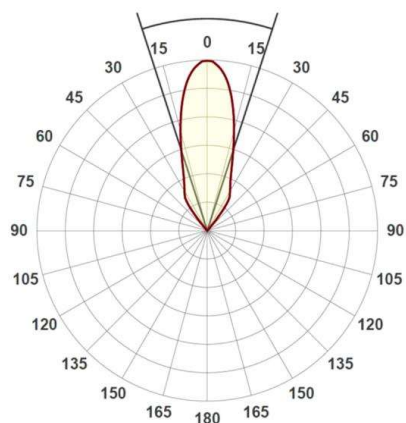

## DRAWING

## TECHNICAL DETAILS

Bulb type	LED 7W
Luminous flux [lm]	510
Current sec. [mA]	350
Colour temp. [K]	2700K
CRI	>90
Converter	without converter
Light output	direct
Beam angle [°]	30°
Voltage [V]	20 VDC
Material	aluminium

Height [mm]	50
Diameter [mm]	90
Ceiling cutout [mm]	78
Recess depth [mm]	80
IP protection class	IP65
Voltage class	protection cl. III
Net weight [kg]	0,25

## LIGHT DISTRIBUTION CURVE

Color lamp	black matt
RAL	9005
EAN-Number	9008905839764
Lifetime [h]	25 000

The values are rated values. Power and luminous flux are initially subject to a tolerance of +/- 10%. Colour temperature tolerance: +/- 150 K. The values apply to an ambient temperature of 25°C unless otherwise specified.