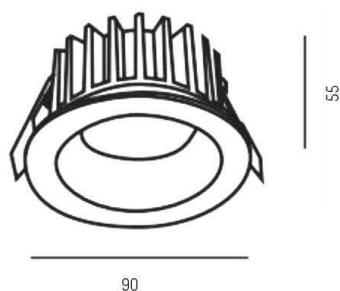

## CHICCO

308-0010790302706

CHICCO ROUND R RECESSED SPOTLIGHT made of aluminium, black matt, similar to RAL 9005, beam 30°, light output direct, without converter, max. 350mA, IP65

## TECHNICAL DETAILS

Bulb type	LED 7W
Luminous flux [lm]	510
Current sec. [mA]	350
Colour temp. [K]	2700K
CRI	>90
Converter	without converter
Light output	direct
Beam angle [°]	30°
Voltage [V]	20 VDC
Material	aluminium

Height [mm]	50
Diameter [mm]	90
Ceiling cutout [mm]	78
Recess depth [mm]	80
IP protection class	IP65
Voltage class	protection cl. III
Net weight [kg]	0,25

## LIGHT DISTRIBUTION CURVE

Color lamp	black matt
RAL	9005
EAN-Number	9008905839764
Lifetime [h]	25 000

The values are rated values. Power and luminous flux are initially subject to a tolerance of +/- 10%. Colour temperature tolerance: +/- 150 K. The values apply to an ambient temperature of 25°C unless otherwise specified.