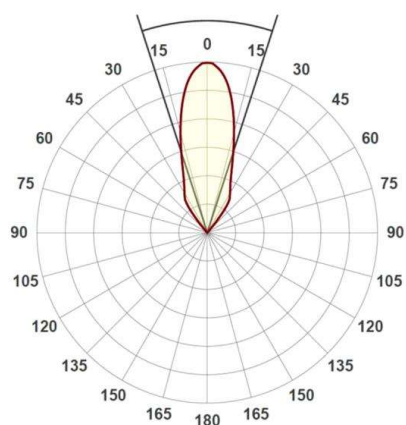

CHICCO

308-0010790303004

CHICCO ROUND R RECESSED SPOTLIGHT made of aluminium, silver matt, similar to RAL 9006, beam 30°, light output direct, without converter, max. 350mA, IP65

DRAWING

TECHNICAL DETAILS

Bulb type	LED 7W
Luminous flux [lm]	560
Current sec. [mA]	350
Colour temp. [K]	3000K
CRI	>90
Converter	without converter
Light output	direct
Beam angle [°]	30°
Voltage [V]	20 VDC
Material	aluminium

Height [mm]	50
Diameter [mm]	90
Ceiling cutout [mm]	78
Recess depth [mm]	80
IP protection class	IP65
Voltage class	protection cl. III
Net weight [kg]	0,24

LIGHT DISTRIBUTION CURVE

Color lamp	silver matt
RAL	9006
EAN-Number	9008905839771
Lifetime [h]	25 000

The values are rated values. Power and luminous flux are initially subject to a tolerance of +/- 10%. Colour temperature tolerance: +/- 150 K. The values apply to an ambient temperature of 25°C unless otherwise specified.