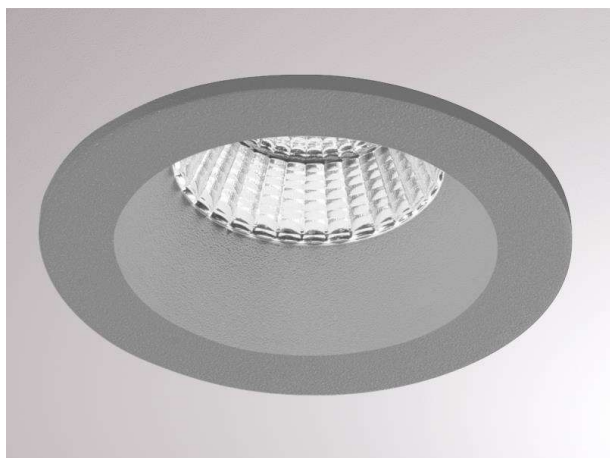

CHICCO

308-0010790303004

CHICCO ROUND R RECESSED SPOTLIGHT made of aluminium, silver matt, similar to RAL 9006, beam 30°, light output direct, without converter, max. 350mA, IP65

DRAWING

TECHNICAL DETAILS

Bulb type	LED 7W
Luminous flux [lm]	560
Current sec. [mA]	350
Colour temp. [K]	3000K
CRI	>90
Converter	without converter
Light output	direct
Beam angle [°]	30°
Voltage [V]	20 VDC
Material	aluminium

Height [mm]	50
Diameter [mm]	90
Ceiling cutout [mm]	78
Recess depth [mm]	80
IP protection class	IP65
Voltage class	protection cl. III
Net weight [kg]	0,24

LIGHT DISTRIBUTION CURVE

Color lamp	silver matt
RAL	9006
EAN-Number	9008905839771
Lifetime [h]	25 000

The values are rated values. Power and luminous flux are initially subject to a tolerance of +/- 10%. Colour temperature tolerance: +/- 150 K. The values apply to an ambient temperature of 25°C unless otherwise specified.