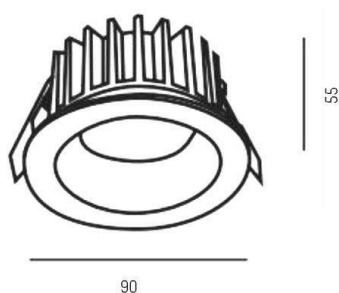

CHICCO

308-0010790303004

CHICCO ROUND R RECESSED SPOTLIGHT made of aluminium, silver matt, similar to RAL 9006, beam 30°, light output direct, without converter, max. 350mA, IP65

DRAWING

TECHNICAL DETAILS

Bulb type	LED 7W
Luminous flux [lm]	560
Current sec. [mA]	350
Colour temp. [K]	3000K
CRI	>90
Converter	without converter
Light output	direct
Beam angle [°]	30°
Voltage [V]	20 VDC
Material	aluminium

Height [mm]	50
Diameter [mm]	90
Ceiling cutout [mm]	78
Recess depth [mm]	80
IP protection class	IP65
Voltage class	protection cl. III
Net weight [kg]	0,24

LIGHT DISTRIBUTION CURVE

Color lamp	silver matt
RAL	9006
EAN-Number	9008905839771
Lifetime [h]	25 000

The values are rated values. Power and luminous flux are initially subject to a tolerance of +/- 10%. Colour temperature tolerance: +/- 150 K. The values apply to an ambient temperature of 25°C unless otherwise specified.