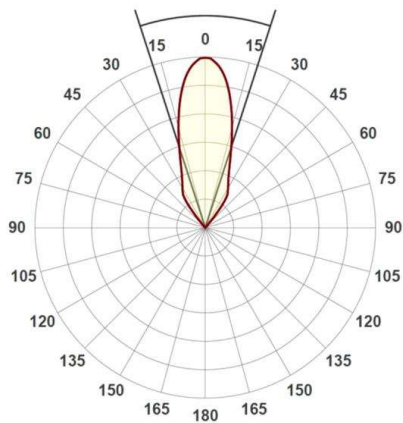

CHICCO

308-0010790303005

CHICCO ROUND R RECESSED SPOTLIGHT made of aluminium, white matt, similar to RAL 9016, beam 30°, light output direct, without converter, max. 350mA, IP65

DRAWING

TECHNICAL DETAILS

Bulb type	LED 7W
Luminous flux [lm]	590
Current sec. [mA]	350
Colour temp. [K]	3000K
CRI	>90
Converter	without converter
Light output	direct
Beam angle [°]	30°
Voltage [V]	20 VDC
Material	aluminium
Height [mm]	50
Diameter [mm]	90
Ceiling cutout [mm]	78
Recess depth [mm]	80
IP protection class	IP65
Voltage class	protection cl. III
Net weight [kg]	0,25
Color lamp	white matt
RAL	9016
EAN-Number	9008905804762
Lifetime [h]	25 000

LIGHT DISTRIBUTION CURVE

The values are rated values. Power and luminous flux are initially subject to a tolerance of +/- 10%. Colour temperature tolerance: +/- 150 K. The values apply to an ambient temperature of 25°C unless otherwise specified.