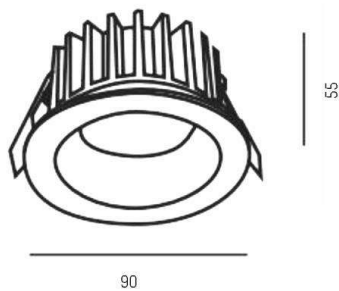

CHICCO

308-0010790303005

CHICCO ROUND R RECESSED SPOTLIGHT made of aluminium, white matt, similar to RAL 9016, beam 30°, light output direct, without converter, max. 350mA, IP65

DRAWING

TECHNICAL DETAILS

Bulb type	LED 7W
Luminous flux [lm]	590
Current sec. [mA]	350
Colour temp. [K]	3000K
CRI	>90
Converter	without converter
Light output	direct
Beam angle [°]	30°
Voltage [V]	20 VDC
Material	aluminium
Height [mm]	50
Diameter [mm]	90
Ceiling cutout [mm]	78
Recess depth [mm]	80
IP protection class	IP65
Voltage class	protection cl. III
Net weight [kg]	0,25
Color lamp	white matt
RAL	9016
EAN-Number	9008905804762
Lifetime [h]	25 000

LIGHT DISTRIBUTION CURVE

The values are rated values. Power and luminous flux are initially subject to a tolerance of +/- 10%. Colour temperature tolerance: +/- 150 K. The values apply to an ambient temperature of 25°C unless otherwise specified.