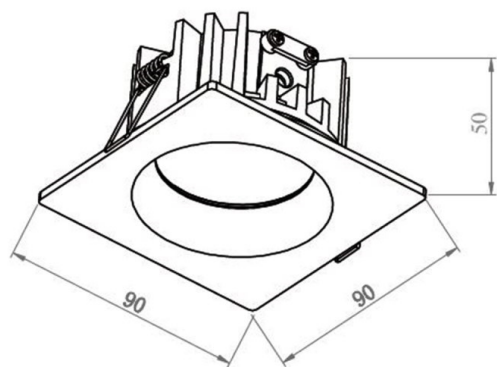

CHICCO

308-0020790302704

CHICCO SQUARE R RECESSED SPOTLIGHT made of aluminium, silver, similar to RAL 9006, beam 30°, light output direct, without converter, max. 350mA, dimmability: see converter, IP65/IP20

DRAWING

TECHNICAL DETAILS

System perform. [W]	7
Bulb type	LED 7W
Luminous flux [lm]	530
Current sec. [mA]	350
Colour temp. [K]	2700K
CRI	>90
Converter	without converter
Dimming	see converter
Light output	direct
Beam angle [°]	30°
Voltage [V]	20 VDC
Material	aluminium
Length [mm]	90
Width [mm]	90
Height [mm]	50
Ceiling cutout [mm]	78
Recess depth [mm]	80
IP protection class	IP65/IP20
Voltage class	protection cl. III
Net weight [kg]	0,30
Colour lamp	silver
RAL	9006
EAN-Number	9008905980183
Lifetime [h]	L80 B10 20 000
Energy efficiency cl.	E