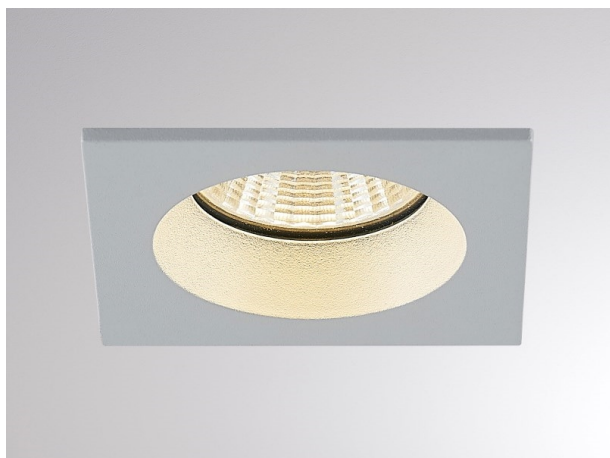

CHICCO

308-0020790302704

CHICCO SQUARE R RECESSED SPOTLIGHT made of aluminium, silver, similar to RAL 9006, beam 30°, light output direct, without converter, max. 350mA, dimmability: see converter, IP65/IP20

DRAWING

TECHNICAL DETAILS

System perform. [W]	7
Bulb type	LED 7W
Luminous flux [lm]	530
Current sec. [mA]	350
Colour temp. [K]	2700K
CRI	>90
Converter	without converter
Dimming	see converter
Light output	direct
Beam angle [°]	30°
Voltage [V]	20 VDC
Material	aluminium
Length [mm]	90
Width [mm]	90
Height [mm]	50
Ceiling cutout [mm]	78
Recess depth [mm]	80
IP protection class	IP65/IP20
Voltage class	protection cl. III
Net weight [kg]	0,30
Colour lamp	silver
RAL	9006
EAN-Number	9008905980183
Lifetime [h]	L80 B10 20 000
Energy efficiency cl.	E