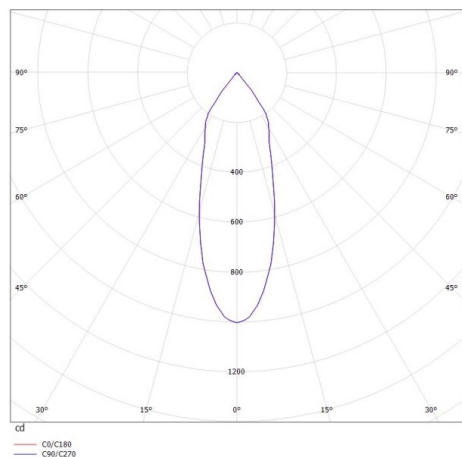

CHICCO

308-0020790302704

CHICCO SQUARE R RECESSED SPOTLIGHT made of aluminium, silver, similar to RAL 9006, beam 30°, light output direct, without converter, max. 350mA, dimmability: see converter, IP65/IP20

DRAWING

TECHNICAL DETAILS

System perform. [W]	7
Bulb type	LED 7W
Luminous flux [lm]	530
Current sec. [mA]	350
Colour temp. [K]	2700K
CRI	>90
Converter	without converter
Dimming	see converter
Light output	direct
Beam angle [°]	30°
Voltage [V]	20 VDC
Material	aluminium
Length [mm]	90
Width [mm]	90
Height [mm]	50
Ceiling cutout [mm]	78
Recess depth [mm]	80
IP protection class	IP65/IP20
Voltage class	protection cl. III
Net weight [kg]	0,30
Colour lamp	silver
RAL	9006
EAN-Number	9008905980183
Lifetime [h]	L80 B10 20 000
Energy efficiency cl.	E

LIGHT DISTRIBUTION CURVE

The values are rated values. Power and luminous flux are initially subject to a tolerance of +/- 10%. Colour temperature tolerance: +/- 150 K. The values apply to an ambient temperature of 25°C unless otherwise specified.