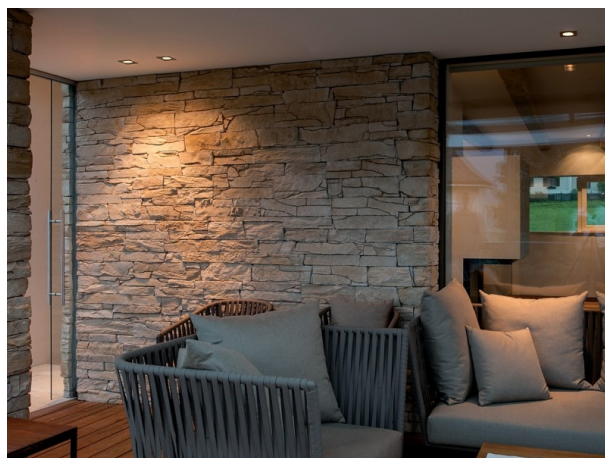

CHICCO

308-0020790302704

CHICCO SQUARE R RECESSED SPOTLIGHT made of aluminium, silver, similar to RAL 9006, beam 30°, light output direct, without converter, max. 350mA, dimmability: see converter, IP65/IP20

DRAWING

TECHNICAL DETAILS

System perform. [W]	7
Bulb type	LED 7W
Luminous flux [lm]	530
Current sec. [mA]	350
Colour temp. [K]	2700K
CRI	>90
Converter	without converter
Dimming	see converter
Light output	direct
Beam angle [°]	30°
Voltage [V]	20 VDC
Material	aluminium
Length [mm]	90
Width [mm]	90
Height [mm]	50
Ceiling cutout [mm]	78
Recess depth [mm]	80
IP protection class	IP65/IP20
Voltage class	protection cl. III
Net weight [kg]	0,30
Colour lamp	silver
RAL	9006
EAN-Number	9008905980183
Lifetime [h]	L80 B10 20 000
Energy efficiency cl.	E