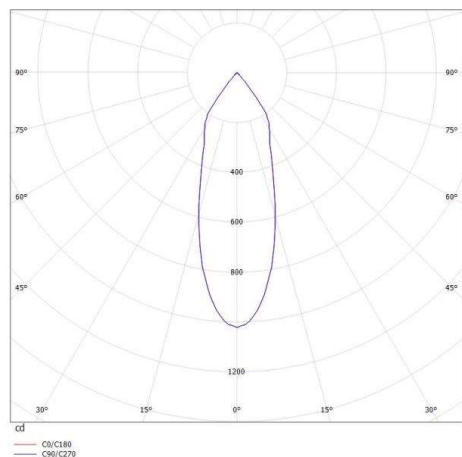

CHICCO

308-0020790302705

CHICCO SQUARE R RECESSED SPOTLIGHT made of aluminium, white matt, similar to RAL 9016, beam 30°, light output direct, without converter, max. 350mA, IP65

DRAWING

TECHNICAL DETAILS

Bulb type	LED 7W
Luminous flux [lm]	540
Current sec. [mA]	350
Colour temp. [K]	2700K
CRI	>90
Converter	without converter
Light output	direct
Beam angle [°]	30°
Voltage [V]	20 VDC
Material	aluminium

Length [mm]	90
Width [mm]	90
Height [mm]	50
Ceiling cutout [mm]	78
Recess depth [mm]	80
IP protection class	IP65
Voltage class	protection cl. III
Net weight [kg]	0,28

Color lamp	white matt
RAL	9016
EAN-Number	9008905937224
Lifetime [h]	25 000

LIGHT DISTRIBUTION CURVE

The values are rated values. Power and luminous flux are initially subject to a tolerance of +/- 10%. Colour temperature tolerance: +/- 150 K. The values apply to an ambient temperature of 25°C unless otherwise specified.