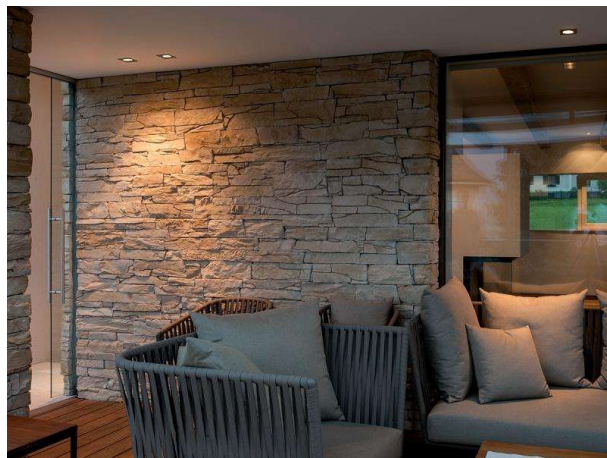

CHICCO

308-0020790302705

CHICCO SQUARE R RECESSED SPOTLIGHT made of aluminium, white matt, similar to RAL 9016, beam 30°, light output direct, without converter, max. 350mA, IP65

DRAWING

TECHNICAL DETAILS

Bulb type	LED 7W
Luminous flux [lm]	540
Current sec. [mA]	350
Colour temp. [K]	2700K
CRI	>90
Converter	without converter
Light output	direct
Beam angle [°]	30°
Voltage [V]	20 VDC
Material	aluminium

Length [mm]	90
Width [mm]	90
Height [mm]	50
Ceiling cutout [mm]	78
Recess depth [mm]	80
IP protection class	IP65
Voltage class	protection cl. III
Net weight [kg]	0,28