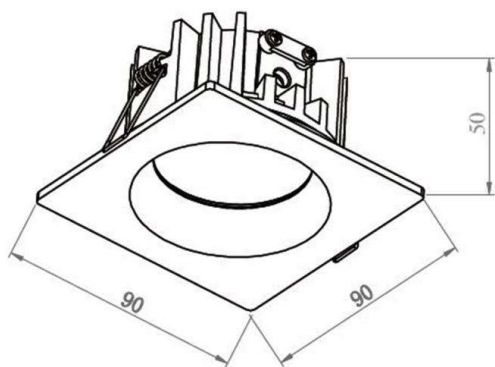

CHICCO

308-0020790302705

CHICCO SQUARE R RECESSED SPOTLIGHT made of aluminium, white matt, similar to RAL 9016, beam 30°, light output direct, without converter, max. 350mA, IP65

DRAWING

TECHNICAL DETAILS

Bulb type	LED 7W
Luminous flux [lm]	540
Current sec. [mA]	350
Colour temp. [K]	2700K
CRI	>90
Converter	without converter
Light output	direct
Beam angle [°]	30°
Voltage [V]	20 VDC
Material	aluminium

Length [mm]	90
Width [mm]	90
Height [mm]	50
Ceiling cutout [mm]	78
Recess depth [mm]	80
IP protection class	IP65
Voltage class	protection cl. III
Net weight [kg]	0,28

Color lamp	white matt
RAL	9016
EAN-Number	9008905937224
Lifetime [h]	25 000

LIGHT DISTRIBUTION CURVE

The values are rated values. Power and luminous flux are initially subject to a tolerance of +/- 10%. Colour temperature tolerance: +/- 150 K. The values apply to an ambient temperature of 25°C unless otherwise specified.