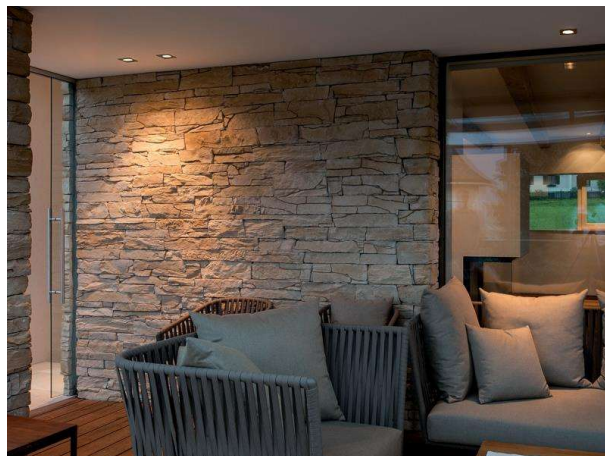

**CHICCO**

**308-0020790302706**

CHICCO SQUARE R RECESSED SPOTLIGHT made of aluminium, black matt, similar to RAL 9005, beam 30°, light output direct, without converter, max. 350mA, IP65

**DRAWING**

**TECHNICAL DETAILS**

Bulb type	LED 7W
Luminous flux [lm]	510
Current sec. [mA]	350
Colour temp. [K]	2700K
CRI	>90
Converter	without converter
Light output	direct
Beam angle [°]	30°
Voltage [V]	20 VDC
Material	aluminium
Length [mm]	90
Width [mm]	90
Height [mm]	50
Ceiling cutout [mm]	78
Recess depth [mm]	80
IP protection class	IP65
Voltage class	protection cl. III
Net weight [kg]	0,28
Color lamp	black matt
RAL	9005
EAN-Number	9010506118971
Lifetime [h]	25 000