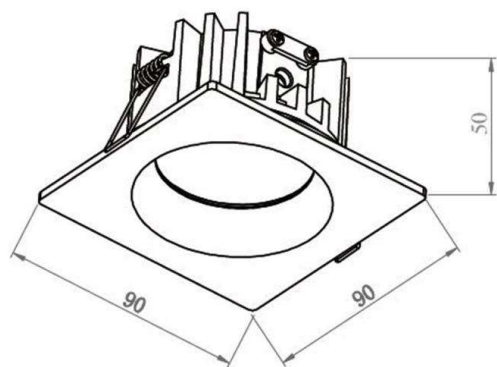

**CHICCO**

**308-0020790302706**

CHICCO SQUARE R RECESSED SPOTLIGHT made of aluminium, black matt, similar to RAL 9005, beam 30°, light output direct, without converter, max. 350mA, IP65

**DRAWING**

**TECHNICAL DETAILS**

Bulb type	LED 7W
Luminous flux [lm]	510
Current sec. [mA]	350
Colour temp. [K]	2700K
CRI	>90
Converter	without converter
Light output	direct
Beam angle [°]	30°
Voltage [V]	20 VDC
Material	aluminium
Length [mm]	90
Width [mm]	90
Height [mm]	50
Ceiling cutout [mm]	78
Recess depth [mm]	80
IP protection class	IP65
Voltage class	protection cl. III
Net weight [kg]	0,28
Color lamp	black matt
RAL	9005
EAN-Number	9010506118971
Lifetime [h]	25 000