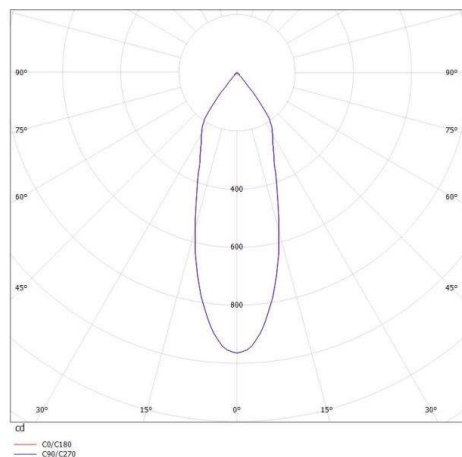

**CHICCO**

**308-0020790302706**

CHICCO SQUARE R RECESSED SPOTLIGHT made of aluminium, black matt, similar to RAL 9005, beam 30°, light output direct, without converter, max. 350mA, IP65

**DRAWING**

**TECHNICAL DETAILS**

Bulb type	LED 7W
Luminous flux [lm]	510
Current sec. [mA]	350
Colour temp. [K]	2700K
CRI	>90
Converter	without converter
Light output	direct
Beam angle [°]	30°
Voltage [V]	20 VDC
Material	aluminium
Length [mm]	90
Width [mm]	90
Height [mm]	50
Ceiling cutout [mm]	78
Recess depth [mm]	80
IP protection class	IP65
Voltage class	protection cl. III
Net weight [kg]	0,28
Color lamp	black matt
RAL	9005
EAN-Number	9010506118971
Lifetime [h]	25 000

**LIGHT DISTRIBUTION CURVE**

The values are rated values. Power and luminous flux are initially subject to a tolerance of +/- 10%. Colour temperature tolerance: +/- 150 K. The values apply to an ambient temperature of 25°C unless otherwise specified.