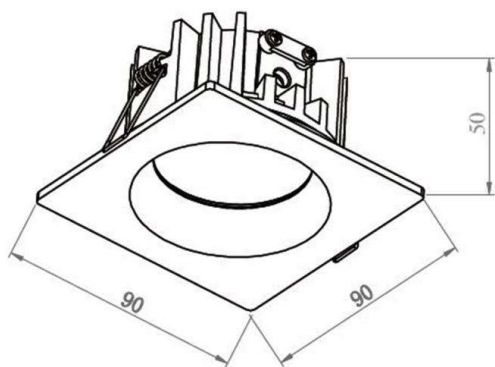

CHICCO

308-0020790303004

CHICCO SQUARE R RECESSED SPOTLIGHT made of aluminium, silver matt, similar to RAL 9006, beam 30°, light output direct, without converter, max. 350mA, IP65

DRAWING

TECHNICAL DETAILS

Bulb type	LED 7W
Luminous flux [lm]	560
Current sec. [mA]	350
Colour temp. [K]	3000K
CRI	>90
Converter	without converter
Light output	direct
Beam angle [°]	30°
Voltage [V]	20 VDC
Material	aluminium
Length [mm]	90
Width [mm]	90
Height [mm]	50
Ceiling cutout [mm]	78
Recess depth [mm]	80
IP protection class	IP65
Voltage class	protection cl. III
Net weight [kg]	0,29
Color lamp	silver matt
RAL	9006
EAN-Number	9010506372205
Lifetime [h]	25 000