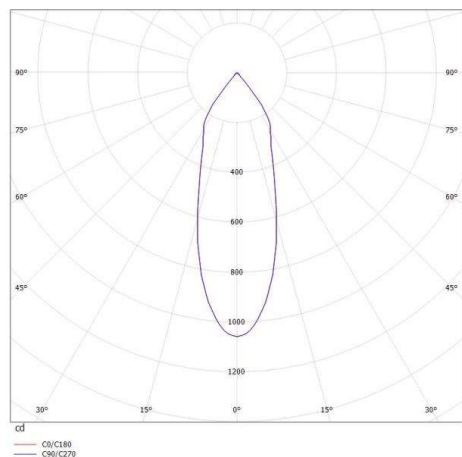

CHICCO

308-0020790303004

CHICCO SQUARE R RECESSED SPOTLIGHT made of aluminium, silver matt, similar to RAL 9006, beam 30°, light output direct, without converter, max. 350mA, IP65

DRAWING

TECHNICAL DETAILS

Bulb type	LED 7W
Luminous flux [lm]	560
Current sec. [mA]	350
Colour temp. [K]	3000K
CRI	>90
Converter	without converter
Light output	direct
Beam angle [°]	30°
Voltage [V]	20 VDC
Material	aluminium
Length [mm]	90
Width [mm]	90
Height [mm]	50
Ceiling cutout [mm]	78
Recess depth [mm]	80
IP protection class	IP65
Voltage class	protection cl. III
Net weight [kg]	0,29
Color lamp	silver matt
RAL	9006
EAN-Number	9010506372205
Lifetime [h]	25 000

LIGHT DISTRIBUTION CURVE

The values are rated values. Power and luminous flux are initially subject to a tolerance of +/- 10%. Colour temperature tolerance: +/- 150 K. The values apply to an ambient temperature of 25°C unless otherwise specified.