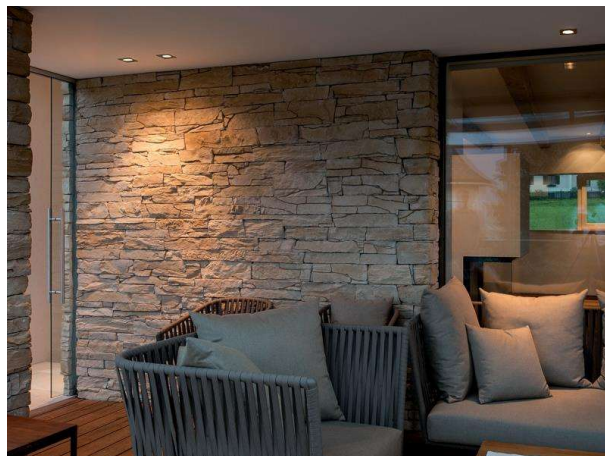

CHICCO

308-0020790303004

CHICCO SQUARE R RECESSED SPOTLIGHT made of aluminium, silver matt, similar to RAL 9006, beam 30°, light output direct, without converter, max. 350mA, IP65

DRAWING

TECHNICAL DETAILS

Bulb type	LED 7W
Luminous flux [lm]	560
Current sec. [mA]	350
Colour temp. [K]	3000K
CRI	>90
Converter	without converter
Light output	direct
Beam angle [°]	30°
Voltage [V]	20 VDC
Material	aluminium
Length [mm]	90
Width [mm]	90
Height [mm]	50
Ceiling cutout [mm]	78
Recess depth [mm]	80
IP protection class	IP65
Voltage class	protection cl. III
Net weight [kg]	0,29
Color lamp	silver matt
RAL	9006
EAN-Number	9010506372205
Lifetime [h]	25 000