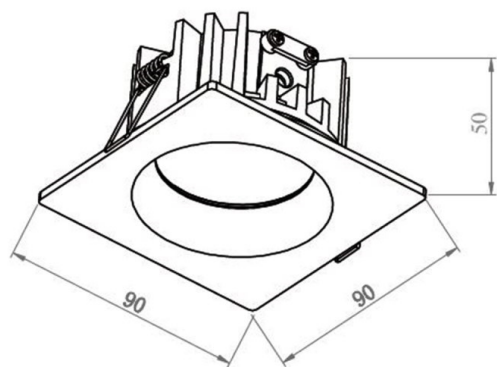

CHICCO

308-0020790303005

CHICCO SQUARE R RECESSED SPOTLIGHT made of aluminium, white, similar to RAL 9016, beam 30°, light output direct, without converter, max. 350mA, dimmability: see converter, IP65/IP20

DRAWING

TECHNICAL DETAILS

System perform. [W]	7
Bulb type	LED 7W
Luminous flux [lm]	590
Current sec. [mA]	350
Colour temp. [K]	3000K
CRI	>90
Converter	without converter
Dimming	see converter
Light output	direct
Beam angle [°]	30°
Voltage [V]	20 VDC
Material	aluminium
Length [mm]	90
Width [mm]	90
Height [mm]	50
Ceiling cutout [mm]	78
Recess depth [mm]	80
IP protection class	IP65/IP20
Voltage class	protection cl. III
Net weight [kg]	0,28
Colour lamp	white
RAL	9016
EAN-Number	9008905804779
Lifetime [h]	L80 B10 20 000
Energy efficiency cl.	E