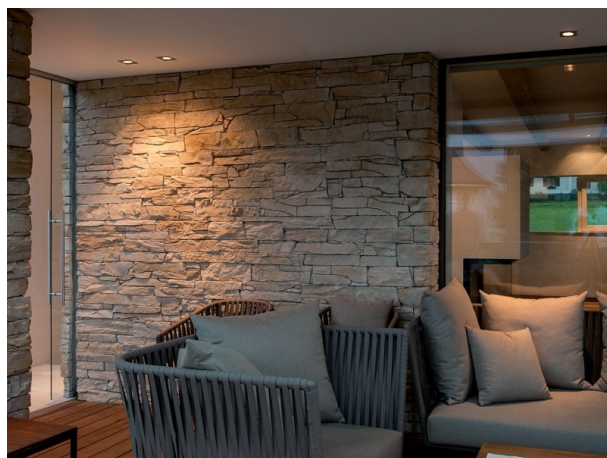

CHICCO

308-0020790303005

CHICCO SQUARE R RECESSED SPOTLIGHT made of aluminium, white, similar to RAL 9016, beam 30°, light output direct, without converter, max. 350mA, dimmability: see converter, IP65/IP20