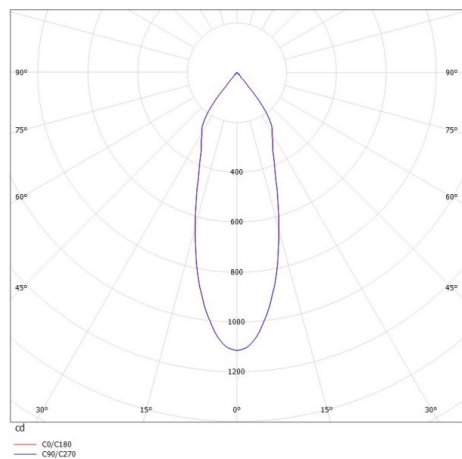

CHICCO

308-0020790303005

CHICCO SQUARE R RECESSED SPOTLIGHT made of aluminium, white, similar to RAL 9016, beam 30°, light output direct, without converter, max. 350mA, dimmability: see converter, IP65/IP20

DRAWING

TECHNICAL DETAILS

System perform. [W]	7
Bulb type	LED 7W
Luminous flux [lm]	590
Current sec. [mA]	350
Colour temp. [K]	3000K
CRI	>90
Converter	without converter
Dimming	see converter
Light output	direct
Beam angle [°]	30°
Voltage [V]	20 VDC
Material	aluminium
Length [mm]	90
Width [mm]	90
Height [mm]	50
Ceiling cutout [mm]	78
Recess depth [mm]	80
IP protection class	IP65/IP20
Voltage class	protection cl. III
Net weight [kg]	0,28
Colour lamp	white
RAL	9016
EAN-Number	9008905804779
Lifetime [h]	L80 B10 20 000
Energy efficiency cl.	E

LIGHT DISTRIBUTION CURVE

The values are rated values. Power and luminous flux are initially subject to a tolerance of +/- 10%. Colour temperature tolerance: +/- 150 K. The values apply to an ambient temperature of 25°C unless otherwise specified.