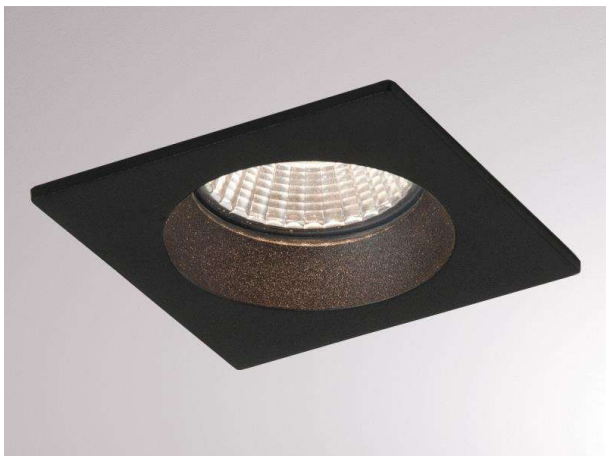

CHICCO

308-0020790303006

CHICCO SQUARE R RECESSED SPOTLIGHT made of aluminium, black matt, similar to RAL 9005, beam 30°, light output direct, without converter, max. 350mA, IP65

DRAWING

LIGHT DISTRIBUTION CURVE

TECHNICAL DETAILS

Bulb type	LED 7W
Luminous flux [lm]	560
Current sec. [mA]	350
Colour temp. [K]	3000K
CRI	>90
Converter	without converter
Light output	direct
Beam angle [°]	30°
Voltage [V]	20 VDC
Material	aluminium

Length [mm]	90
Width [mm]	90
Height [mm]	50
Ceiling cutout [mm]	78
Recess depth [mm]	80
IP protection class	IP65
Voltage class	protection cl. III
Net weight [kg]	0,27

Color lamp	black matt
RAL	9005
EAN-Number	9008905906992
Lifetime [h]	25 000