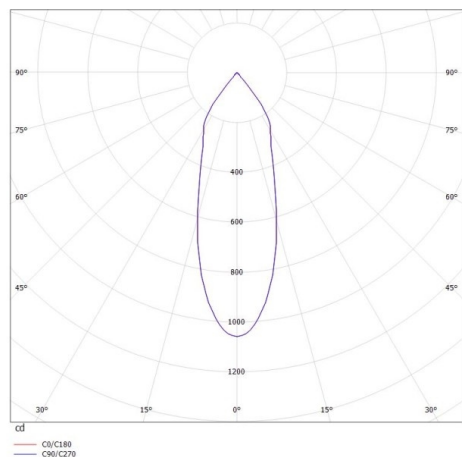

CHICCO

308-0020790303006

CHICCO SQUARE R RECESSED SPOTLIGHT made of aluminium, black, similar to RAL 9005, beam 30°, light output direct, without converter, max. 350mA, dimmability: see converter, IP65/IP20

DRAWING

TECHNICAL DETAILS

Bulb type	LED 7W
Luminous flux [lm]	560
Current sec. [mA]	350
Colour temp. [K]	3000K
CRI	>90
Converter	without converter
Dimming	see converter
Light output	direct
Beam angle [°]	30°
Voltage [V]	20 VDC
Material	aluminium
Length [mm]	90
Width [mm]	90
Height [mm]	50
Ceiling cutout [mm]	78
Recess depth [mm]	80
IP protection class	IP65/IP20
Voltage class	protection cl. III
Net weight [kg]	0,27
Colour lamp	black
RAL	9005
EAN-Number	9008905906992
Lifetime [h]	L80 B10 20 000
Energy efficiency cl.	E

LIGHT DISTRIBUTION CURVE

The values are rated values. Power and luminous flux are initially subject to a tolerance of +/- 10%. Colour temperature tolerance: +/- 150 K. The values apply to an ambient temperature of 25°C unless otherwise specified.