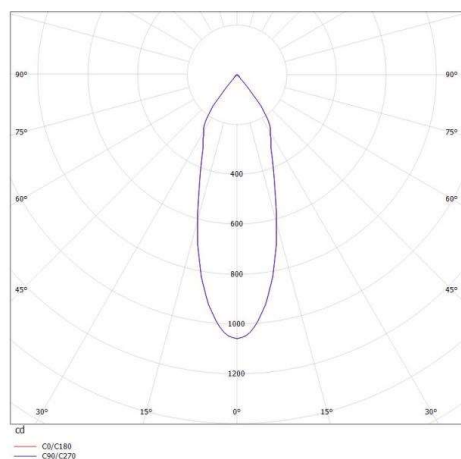

CHICCO

308-0020790303006

CHICCO SQUARE R RECESSED SPOTLIGHT made of aluminium, black matt, similar to RAL 9005, beam 30°, light output direct, without converter, max. 350mA, IP65

DRAWING

LIGHT DISTRIBUTION CURVE

TECHNICAL DETAILS

Bulb type	LED 7W
Luminous flux [lm]	560
Current sec. [mA]	350
Colour temp. [K]	3000K
CRI	>90
Converter	without converter
Light output	direct
Beam angle [°]	30°
Voltage [V]	20 VDC
Material	aluminium

Length [mm]	90
Width [mm]	90
Height [mm]	50
Ceiling cutout [mm]	78
Recess depth [mm]	80
IP protection class	IP65
Voltage class	protection cl. III
Net weight [kg]	0,27

Color lamp	black matt
RAL	9005
EAN-Number	9008905906992
Lifetime [h]	25 000