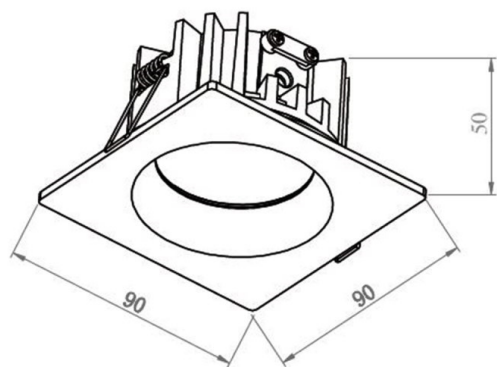

CHICCO

308-0020790303006

CHICCO SQUARE R RECESSED SPOTLIGHT made of aluminium, black, similar to RAL 9005, beam 30°, light output direct, without converter, max. 350mA, dimmability: see converter, IP65/IP20

DRAWING

TECHNICAL DETAILS

Bulb type	LED 7W
Luminous flux [lm]	560
Current sec. [mA]	350
Colour temp. [K]	3000K
CRI	>90
Converter	without converter
Dimming	see converter
Light output	direct
Beam angle [°]	30°
Voltage [V]	20 VDC
Material	aluminium
Length [mm]	90
Width [mm]	90
Height [mm]	50
Ceiling cutout [mm]	78
Recess depth [mm]	80
IP protection class	IP65/IP20
Voltage class	protection cl. III
Net weight [kg]	0,27
Colour lamp	black
RAL	9005
EAN-Number	9008905906992
Lifetime [h]	L80 B10 20 000
Energy efficiency cl.	E