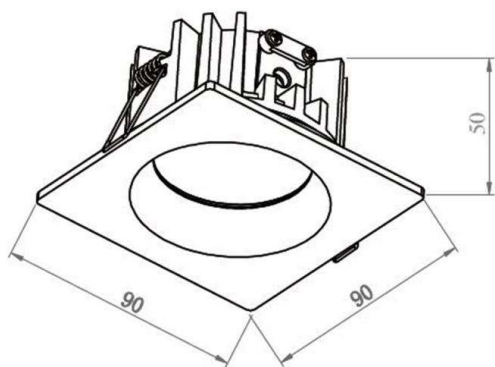

CHICCO

308-0020790303006

CHICCO SQUARE R RECESSED SPOTLIGHT made of aluminium, black matt, similar to RAL 9005, beam 30°, light output direct, without converter, max. 350mA, IP65

DRAWING

LIGHT DISTRIBUTION CURVE

TECHNICAL DETAILS

Bulb type	LED 7W
Luminous flux [lm]	560
Current sec. [mA]	350
Colour temp. [K]	3000K
CRI	>90
Converter	without converter
Light output	direct
Beam angle [°]	30°
Voltage [V]	20 VDC
Material	aluminium

Length [mm]	90
Width [mm]	90
Height [mm]	50
Ceiling cutout [mm]	78
Recess depth [mm]	80
IP protection class	IP65
Voltage class	protection cl. III
Net weight [kg]	0,27

Color lamp	black matt
RAL	9005
EAN-Number	9008905906992
Lifetime [h]	25 000