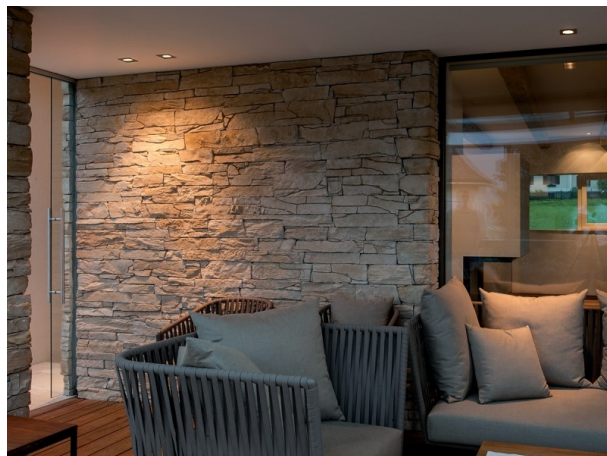

CHICCO

308-0020790303006

CHICCO SQUARE R RECESSED SPOTLIGHT made of aluminium, black, similar to RAL 9005, beam 30°, light output direct, without converter, max. 350mA, dimmability: see converter, IP65/IP20