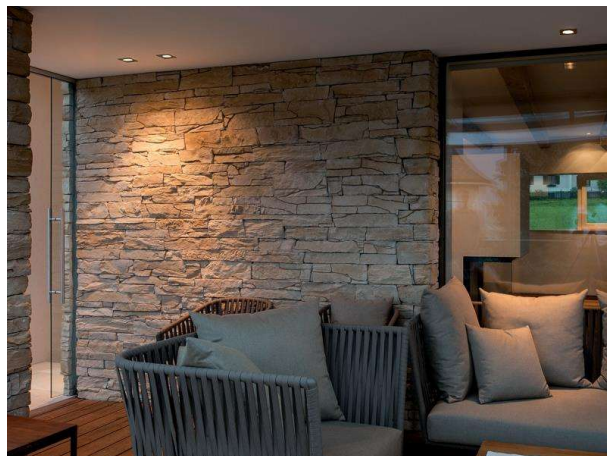

CHICCO

308-0020790303006

CHICCO SQUARE R RECESSED SPOTLIGHT made of aluminium, black matt, similar to RAL 9005, beam 30°, light output direct, without converter, max. 350mA, IP65

DRAWING

LIGHT DISTRIBUTION CURVE