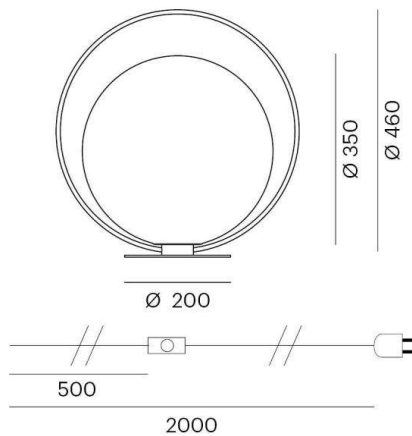

TYCHO

318-50008mdk

TYCHO T TABLE LUMINAIRE made of satined glass, satined white, decor brushed brass, satined white, dimmability: cable dimmer, cable black, fabric, IP20

DRAWING

TECHNICAL DETAILS

Bulb type	AGL A60 9W
No. of bulb holders	1x
Socket	E27
Dimming	cable dimmer
Voltage [V]	220-240V 50/60Hz
Material	satined glass
Diameter [mm]	460
IP protection class	IP20
Net weight [kg]	3,80
Color lamp	satined white
Glass color	satined white
Colour decor	brushed brass
Electric wire	black, fabric
EAN-Number	9010506149043

LIGHT DISTRIBUTION CURVE

The values are rated values. Power and luminous flux are initially subject to a tolerance of +/- 10%. Colour temperature tolerance: +/- 150 K. The values apply to an ambient temperature of 25°C unless otherwise specified.