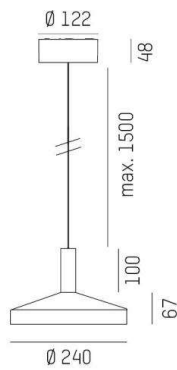

LORA

341-00023660

DRAWING

TECHNICAL DETAILS

Material	aluminium
Height [mm]	67
Diameter [mm]	240
Voltage class	protection cl. I
Net weight [kg]	0,40
Color lamp	black white
RAL	9005/9003
EAN-Number	9010506130454

LIGHT DISTRIBUTION CURVE

The values are rated values. Power and luminous flux are initially subject to a tolerance of +/- 10%. Colour temperature tolerance: +/- 150 K. The values apply to an ambient temperature of 25°C unless otherwise specified.