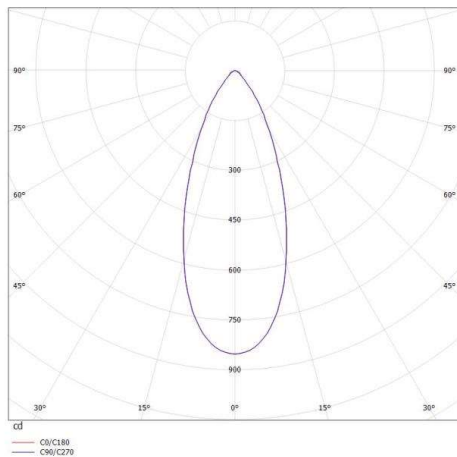

LORA

341-00023660

DRAWING

TECHNICAL DETAILS

Material	aluminium
Height [mm]	67
Diameter [mm]	240
Voltage class	protection cl. I
Net weight [kg]	0,40
Color lamp	black white
RAL	9005/9003
EAN-Number	9010506130454

LIGHT DISTRIBUTION CURVE

The values are rated values. Power and luminous flux are initially subject to a tolerance of +/- 10%. Colour temperature tolerance: +/- 150 K. The values apply to an ambient temperature of 25°C unless otherwise specified.