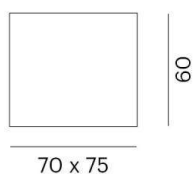

FORO SHORT

341-40003440

FORO SHORT W SURFACE MOUNTED WALL LUMINAIRE made of aluminium, silver matt, similar to RAL 9006, light output direct / indirect, with converter, dimmability: not dimmable, IP20

DRAWING

TECHNICAL DETAILS

System perform. [W]	4
Bulb type	LED
Luminous flux [lm]	260
Colour temp. [K]	2700K
CRI	>90
Converter	with converter
Dimming	not dimmable
Light output	direct / indirect
Voltage [V]	220-240V 50/60Hz
Material	aluminium
Length [mm]	70
Width [mm]	60
Height [mm]	75
IP protection class	IP20
Voltage class	protection cl. I
Net weight [kg]	7,11
Colour lamp	silver matt
RAL	9006
EAN-Number	9010506265385
Lifetime [h]	L80 B10 20 000
Energy efficiency cl.	F

LIGHT DISTRIBUTION CURVE

The values are rated values. Power and luminous flux are initially subject to a tolerance of +/- 10%. Colour temperature tolerance: +/- 150 K. The values apply to an ambient temperature of 25°C unless otherwise specified.