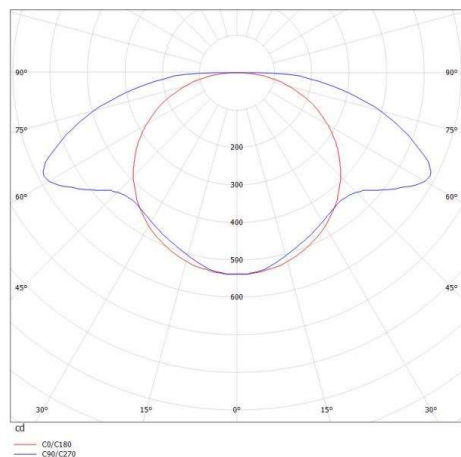

FORO SHORT

341-40003440

FORO SHORT W SURFACE MOUNTED WALL LUMINAIRE made of aluminium, silver matt, similar to RAL 9006, light output direct / indirect, with converter, dimmability: not dimmable, IP20

DRAWING

TECHNICAL DETAILS

System perform. [W]	4
Bulb type	LED
Luminous flux [lm]	260
Colour temp. [K]	2700K
CRI	>90
Converter	with converter
Dimming	not dimmable
Light output	direct / indirect
Voltage [V]	220-240V 50/60Hz
Material	aluminium
Length [mm]	70
Width [mm]	60
Height [mm]	75
IP protection class	IP20
Voltage class	protection cl. I
Net weight [kg]	7,11
Colour lamp	silver matt
RAL	9006
EAN-Number	9010506265385
Lifetime [h]	L80 B10 20 000
Energy efficiency cl.	F

LIGHT DISTRIBUTION CURVE

The values are rated values. Power and luminous flux are initially subject to a tolerance of +/- 10%. Colour temperature tolerance: +/- 150 K. The values apply to an ambient temperature of 25°C unless otherwise specified.