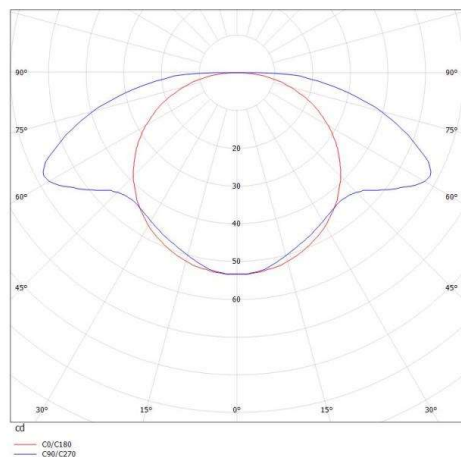

FORO SHORT

341-40003550

FORO SHORT W SURFACE MOUNTED WALL LUMINAIRE made of aluminium, white, similar to RAL 9003, light output direct / indirect, with converter, dimmability: not dimmable, IP20

DRAWING

TECHNICAL DETAILS

System perform. [W]	4
Bulb type	LED
Luminous flux [lm]	260
Colour temp. [K]	2700K
CRI	>90
Converter	with converter
Dimming	not dimmable
Light output	direct / indirect
Voltage [V]	220-240V 50/60Hz
Material	aluminium
Length [mm]	70
Width [mm]	60
Height [mm]	75
IP protection class	IP20
Voltage class	protection cl. I
Net weight [kg]	7,11
Colour lamp	white
RAL	9003
EAN-Number	9010506265392
Lifetime [h]	L80 B10 20 000
Energy efficiency cl.	F

LIGHT DISTRIBUTION CURVE

The values are rated values. Power and luminous flux are initially subject to a tolerance of +/- 10%. Colour temperature tolerance: +/- 150 K. The values apply to an ambient temperature of 25°C unless otherwise specified.