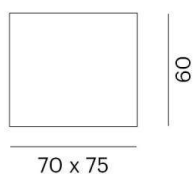

FORO SHORT

341-40003550

FORO SHORT W SURFACE MOUNTED WALL LUMINAIRE made of aluminium, white, similar to RAL 9003, light output direct / indirect, with converter, dimmability: not dimmable, IP20

DRAWING

TECHNICAL DETAILS

System perform. [W]	4
Bulb type	LED
Luminous flux [lm]	260
Colour temp. [K]	2700K
CRI	>90
Converter	with converter
Dimming	not dimmable
Light output	direct / indirect
Voltage [V]	220-240V 50/60Hz
Material	aluminium
Length [mm]	70
Width [mm]	60
Height [mm]	75
IP protection class	IP20
Voltage class	protection cl. I
Net weight [kg]	7,11
Colour lamp	white
RAL	9003
EAN-Number	9010506265392
Lifetime [h]	L80 B10 20 000
Energy efficiency cl.	F

LIGHT DISTRIBUTION CURVE

The values are rated values. Power and luminous flux are initially subject to a tolerance of +/- 10%. Colour temperature tolerance: +/- 150 K. The values apply to an ambient temperature of 25°C unless otherwise specified.