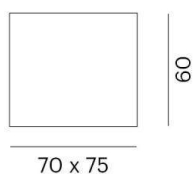

**FORO SHORT**

**341-40009440**

FORO SHORT W SURFACE MOUNTED WALL LUMINAIRE made of aluminium, silver matt, similar to RAL 9006, light output direct / indirect, with converter, dimmability: not dimmable, IP20

**DRAWING**

**TECHNICAL DETAILS**

System perform. [W]	4
Bulb type	LED
Luminous flux [lm]	260
Colour temp. [K]	3000K
CRI	>90
Converter	with converter
Dimming	not dimmable
Light output	direct / indirect
Voltage [V]	220-240V 50/60Hz
Material	aluminium
Length [mm]	70
Width [mm]	60
Height [mm]	75
IP protection class	IP20
Voltage class	protection cl. I
Net weight [kg]	0,29
Colour lamp	silver matt
RAL	9006
EAN-Number	9010506130515
Lifetime [h]	L80 B10 20 000
Energy efficiency cl.	F

**LIGHT DISTRIBUTION CURVE**

The values are rated values. Power and luminous flux are initially subject to a tolerance of +/- 10%. Colour temperature tolerance: +/- 150 K. The values apply to an ambient temperature of 25°C unless otherwise specified.