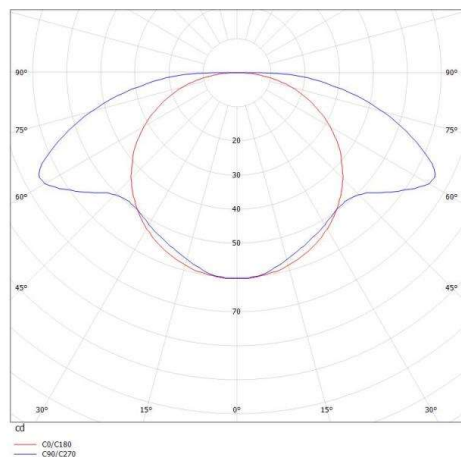

**FORO SHORT**

**341-40009440**

FORO SHORT W SURFACE MOUNTED WALL LUMINAIRE made of aluminium, silver matt, similar to RAL 9006, light output direct / indirect, with converter, dimmability: not dimmable, IP20

**DRAWING**

**TECHNICAL DETAILS**

System perform. [W]	4
Bulb type	LED
Luminous flux [lm]	260
Colour temp. [K]	3000K
CRI	>90
Converter	with converter
Dimming	not dimmable
Light output	direct / indirect
Voltage [V]	220-240V 50/60Hz
Material	aluminium
Length [mm]	70
Width [mm]	60
Height [mm]	75
IP protection class	IP20
Voltage class	protection cl. I
Net weight [kg]	0,29
Colour lamp	silver matt
RAL	9006
EAN-Number	9010506130515
Lifetime [h]	L80 B10 20 000
Energy efficiency cl.	F

**LIGHT DISTRIBUTION CURVE**

The values are rated values. Power and luminous flux are initially subject to a tolerance of +/- 10%. Colour temperature tolerance: +/- 150 K. The values apply to an ambient temperature of 25°C unless otherwise specified.